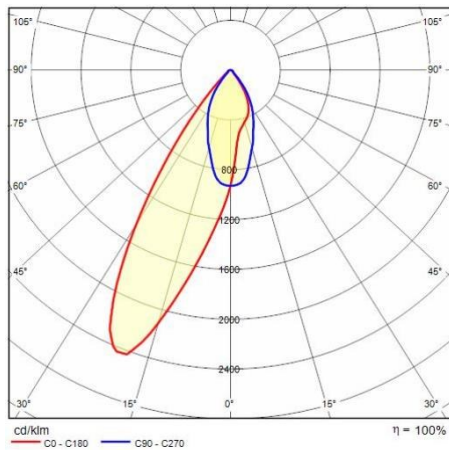

## General information

Lampholder:	LED	Light source:	LED
Lightsource lumen output [lm]:	14969	Luminaire lumen output [lm]:	11128
Luminaire wattage [W]:	85 W	Luminous efficacy [lm/W]:	131
CRI:	80	Colour temperature [K]:	4000
Colour / Finishing:	WH-RAL9003 / White RAL9003 / Glossy	IP degree of protection:	IP40
Impact resistance / impact energy:	IK05 0.8J xx3	Protection class:	I
Optic:	A21/M - Asymmetric Medium	Net weight [kg]:	2.2
Overall length [mm]:	1434	Overall width [mm]:	66
Overall height [mm]:	66		

## Photometric data