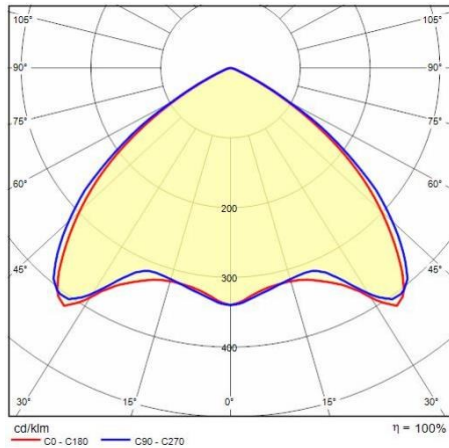

## General information

Lampholder:	LED	Light source:	LED
Lightsource lumen output [lm]:	7765	Luminaire lumen output [lm]:	6550
Luminaire wattage [W]:	42 W	Luminous efficacy [lm/W]:	156
CRI:	80	Colour temperature [K]:	4000
Colour / Finishing:	WH-RAL9003 / White RAL9003 / Glossy	IP degree of protection:	IP40
Impact resistance / impact energy:	IK05 0.8J xx3	Protection class:	I
Optic:	S/EW - Symmetric Extra-Wide	Net weight [kg]:	2.6
Overall length [mm]:	1434	Overall width [mm]:	66
Overall height [mm]:	66		

## Photometric data