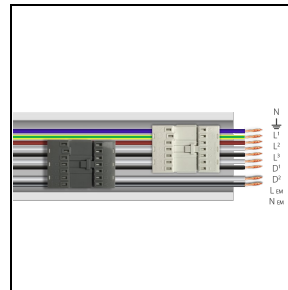

310936

RAIL-M TRY 9P DALI/EM - L 2870 mm (4 stainless steel brackets included)

☐ WH-RAL9003 / White RAL9003