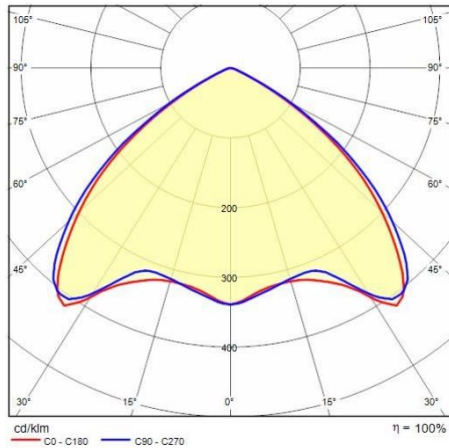

## General information

Lampholder:	LED	Light source:	LED
Lightsource lumen output [lm]:	14969	Luminaire lumen output [lm]:	11593
Luminaire wattage [W]:	85 W	Luminous efficacy [lm/W]:	136
CRI:	80	Colour temperature [K]:	4000
Colour / Finishing:	WH-RAL9003 / White RAL9003 / Glossy	IP degree of protection:	IP40
Impact resistance / impact energy:	IK05 0.8J xx3	Protection class:	I
Optic:	S/EW - Symmetric Extra-Wide	Net weight [kg]:	2.6
Overall length [mm]:	1434	Overall width [mm]:	66
Overall height [mm]:	66		

## Photometric data