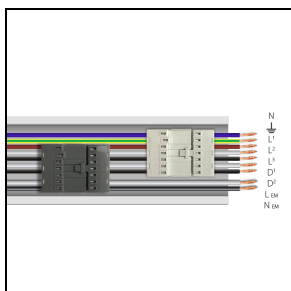

310937

RAIL-M TRY 9P DALI/EM - L 4305 mm (6 stainless steel brackets included)

☐ WH-RAL9003 / White RAL9003

To maintain the regular updating of our products, PERFORMANCE IN LIGHTING reserves the right to make changes without prior notice. For the most up to date information we always recommend you read the latest version published on the website www.performanceinlighting.com. Delivered luminaire lumen outputs and power consumptions, including losses, are subject to a tolerance of +/- 7%, and unless otherwise stated the values apply to an ambient temperature of 25°C. Terms of warranty are available at <https://www.performanceinlighting.com/qr/company/led-warranty>