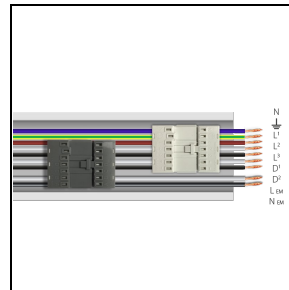

310936

RAIL-M TRY 9P DALI/EM - L 2870 mm (4 stainless steel brackets included)

☐ WH-RAL9003 / White RAL9003