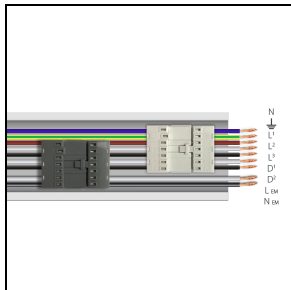

RAIL-M TRY 9P DALI/EM

310935

RAIL-M TRY 9P DALI/EM - L 1435 mm (2 stainless steel brackets included)

☐ WH-RAL9003 / White RAL9003