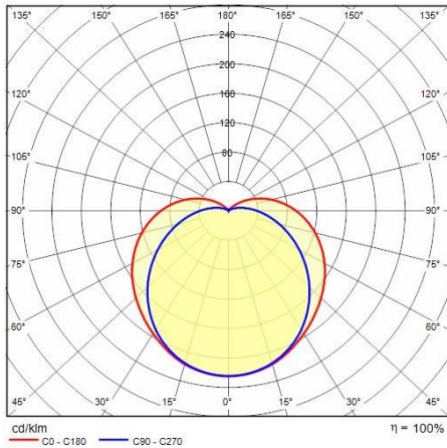

Photometric data