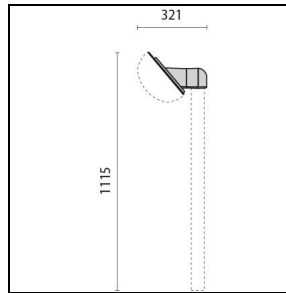

## General information

Lampholder:	LED	Light source:	LED
Lightsource lumen output [lm]:	930	Luminaire lumen output [lm]:	485
Luminaire wattage [W]:	6.5 W	Luminous efficacy [lm/W]:	75
CRI:	80	Colour temperature [K]:	4000
Colour / Finishing:	BK-81 / Black / Textured	IP degree of protection:	IP55
Impact resistance / impact energy:	IK06 1J xx3	Protection class:	I
Optic:	S/EW - Symmetric Extra-Wide	Net weight [kg]:	1.027
Overall length [mm]:	260	Overall width [mm]:	121
Overall height [mm]:	157		

## Mechanical features

Shape:	Oval	Housing material:	Plastic
Diffuser material:	Glass	Glow wire test [°C]:	750 °C

**Photometric data**

**Optional accessories**

CHIP OVALE 25

**000790**  
Corner bracket (vertical mount)  
■ BK-81 / Black

**000792**  
Corner bracket (angled mount)  
■ BK-81 / Black

**000502**  
Angled bracket 40°  
■ BK-81 / Black

**000800**  
Angled bracket for 42 mm post  
■ BK-81 / Black

**000802**  
Angled bracket for Ø 60 mm post  
■ BK-81 / Black

**000810**  
Twin angled bracket for 60 mm post  
■ BK-81 / Black

To maintain the regular updating of our products, PERFORMANCE IN LIGHTING reserves the right to make changes without prior notice. For the most up to date information we always recommend you read the latest version published on the website [www.performanceinlighting.com](http://www.performanceinlighting.com). Delivered luminaire lumen outputs and power consumptions, including losses, are subject to a tolerance of +/- 7%, and unless otherwise stated the values apply to an ambient temperature of 25°C. Terms of warranty are available at <https://www.performanceinlighting.com/qr/company/led-warranty>