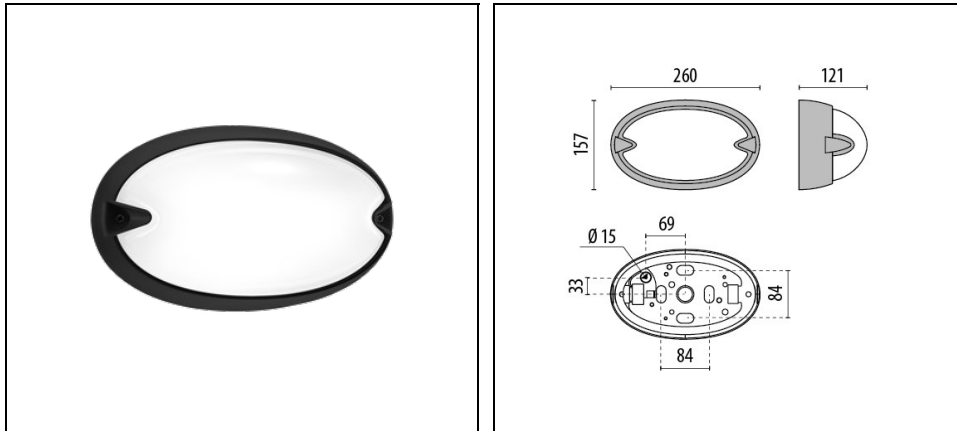

# CHIP OVALE 25 LED

Part number 3100140

## Description

Wall, ceiling, bracket and post mounted luminaire for indoor and outdoor, comprising:

- Technopolymer housing, trim or screen
- Pressed glass diffuser, internally coated
- Anti-ageing custom moulded silicone sealing gasket(s)
- Stainless steel locking hardware
- Built-in driver
- Side entry for 20 mm conduits (drill out holes in housing arrangement)
- Anti-tampering screws available upon request
- Design by ROBERTO FIORATO
- Design by ROBERTO FIORATO

## General information

Lampholder:	LED	Light source:	LED
Lightsource lumen output [lm]:	930	Luminaire lumen output [lm]:	485
Luminaire wattage [W]:	6.5 W	Luminous efficacy [lm/W]:	75
CRI:	80	Colour temperature [K]:	4000
Colour / Finishing:	BK-81 / Black / Textured	IP degree of protection:	IP55
Impact resistance / impact energy:	IK06 1J xx3	Protection class:	I
Optic:	S/EW - Symmetric Extra-Wide	Net weight [kg]:	1.027
Overall length [mm]:	260	Overall width [mm]:	121
Overall height [mm]:	157		

## Mechanical features

Shape:	Oval	Housing material:	Plastic
Diffuser material:	Glass	Glow wire test [°C]:	750 °C