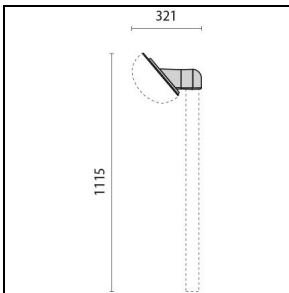

000802
Angled bracket for Ø 60 mm post
■ BK-81 / Black