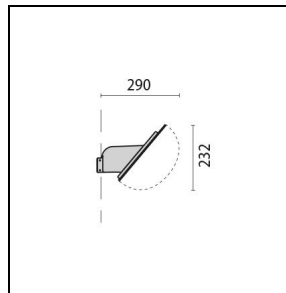

## General information

Lampholder:	LED	Light source:	LED
Lightsource lumen output [lm]:	930	Luminaire lumen output [lm]:	485
Luminaire wattage [W]:	6.5 W	Luminous efficacy [lm/W]:	75
CRI:	80	Colour temperature [K]:	4000
Colour / Finishing:	BK-81 / Black / Textured	IP degree of protection:	IP55
Impact resistance / impact energy:	IK06 1J xx3	Protection class:	I
Optic:	S/EW - Symmetric Extra-Wide	Net weight [kg]:	1.027
Overall length [mm]:	260	Overall width [mm]:	121
Overall height [mm]:	157		

## Mechanical features

Shape:	Oval	Housing material:	Plastic
Diffuser material:	Glass	Glow wire test [°C]:	750 °C

**Photometric data**

**Optional accessories**

CHIP OVALE 25

**000790**  
Corner bracket (vertical mount)  
■ BK-81 / Black

**000792**  
Corner bracket (angled mount)  
■ BK-81 / Black

**000502**  
Angled bracket 40°  
■ BK-81 / Black