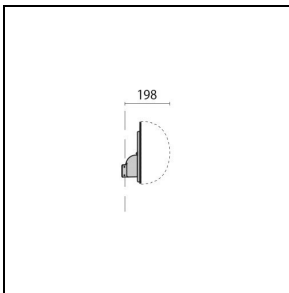

Optional accessories

CHIP OVALE 25

000790
Corner bracket (vertical mount)
■ BK-81 / Black