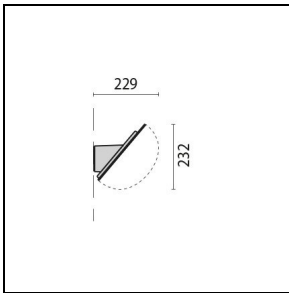

## General information

Lampholder:	LED	Light source:	LED
Lightsource lumen output [lm]:	930	Luminaire lumen output [lm]:	485
Luminaire wattage [W]:	6.5 W	Luminous efficacy [lm/W]:	75
CRI:	80	Colour temperature [K]:	4000
Colour / Finishing:	BK-81 / Black / Textured	IP degree of protection:	IP55
Impact resistance / impact energy:	IK06 1J xx3	Protection class:	I
Optic:	S/EW - Symmetric Extra-Wide	Net weight [kg]:	1.027
Overall length [mm]:	260	Overall width [mm]:	121
Overall height [mm]:	157		

**Photometric data**

**Optional accessories**

CHIP OVALE 25

**000790**  
Corner bracket (vertical mount)  
■ BK-81 / Black

**000792**  
Corner bracket (angled mount)  
■ BK-81 / Black

**000502**  
Angled bracket 40°  
■ BK-81 / Black