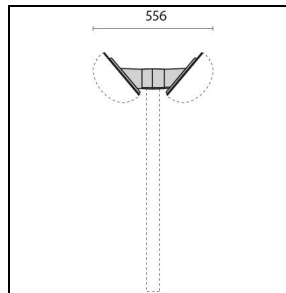

## General information

Lampholder:	LED	Light source:	LED
Lightsource lumen output [lm]:	930	Luminaire lumen output [lm]:	485
Luminaire wattage [W]:	6.5 W	Luminous efficacy [lm/W]:	75
CRI:	80	Colour temperature [K]:	4000
Colour / Finishing:	BK-81 / Black / Textured	IP degree of protection:	IP55
Impact resistance / impact energy:	IK06 1J xx3	Protection class:	I
Optic:	S/EW - Symmetric Extra-Wide	Net weight [kg]:	1.027
Overall length [mm]:	260	Overall width [mm]:	121
Overall height [mm]:	157		

**Photometric data**

**Optional accessories**

CHIP OVALE 25

**000790**  
Corner bracket (vertical mount)  
■ BK-81 / Black

**000792**  
Corner bracket (angled mount)  
■ BK-81 / Black

**000502**  
Angled bracket 40°  
■ BK-81 / Black

**000800**  
Angled bracket for 42 mm post  
■ BK-81 / Black

**000802**  
Angled bracket for Ø 60 mm post  
■ BK-81 / Black

**000810**  
Twin angled bracket for 60 mm post  
■ BK-81 / Black

To maintain the regular updating of our products, PERFORMANCE IN LIGHTING reserves the right to make changes without prior notice. For the most up to date information we always recommend you read the latest version published on the website [www.performanceinlighting.com](http://www.performanceinlighting.com). Delivered luminaire lumen outputs and power consumptions, including losses, are subject to a tolerance of +/- 7%, and unless otherwise stated the values apply to an ambient temperature of 25°C. Terms of warranty are available at <https://www.performanceinlighting.com/qr/company/led-warranty>