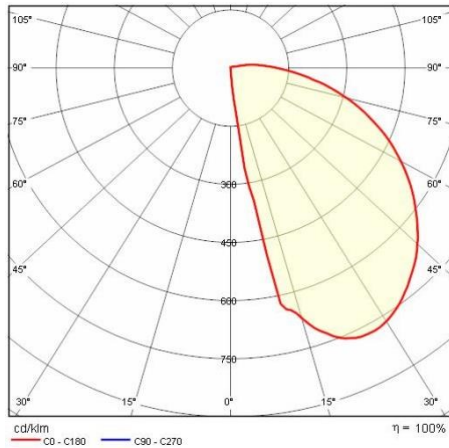

Photometric data