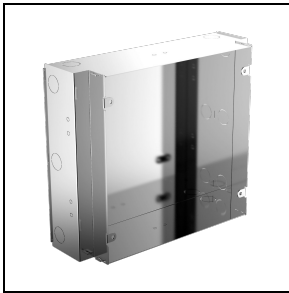

Mandatory accessories

INSERT+3

3100883

Recessed box INSERT+3

■ INOX / Stainless steel