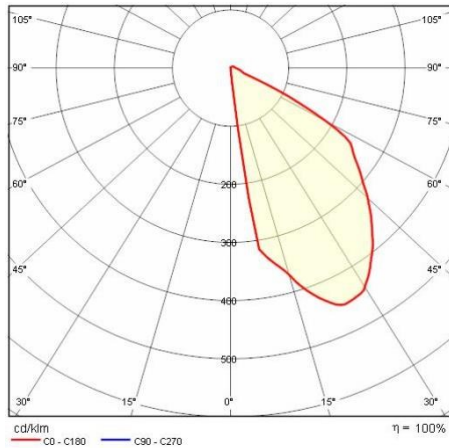

Photometric data