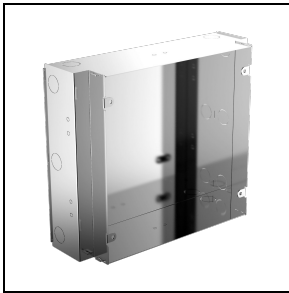

Mandatory accessories

INSERT+3

310083

Recessed box INSERT+3

■ INOX / Stainless steel