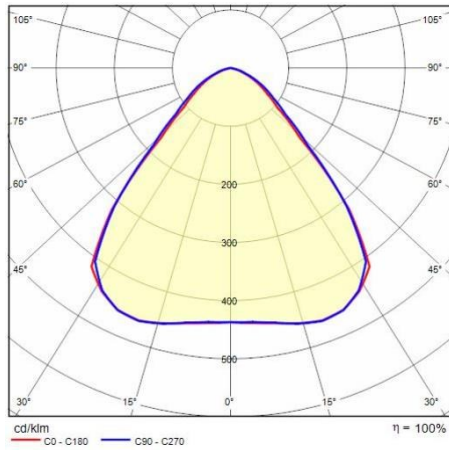

Photometric data

To maintain the regular updating of our products, PERFORMANCE IN LIGHTING reserves the right to make changes without prior notice. For the most up to date information we always recommend you read the latest version published on the website www.performanceinlighting.com. Delivered luminaire lumen outputs and power consumptions, including losses, are subject to a tolerance of +/- 7%, and unless otherwise stated the values apply to an ambient temperature of 25°C. Terms of warranty are available at <https://www.performanceinlighting.com/qr/company/led-warranty>