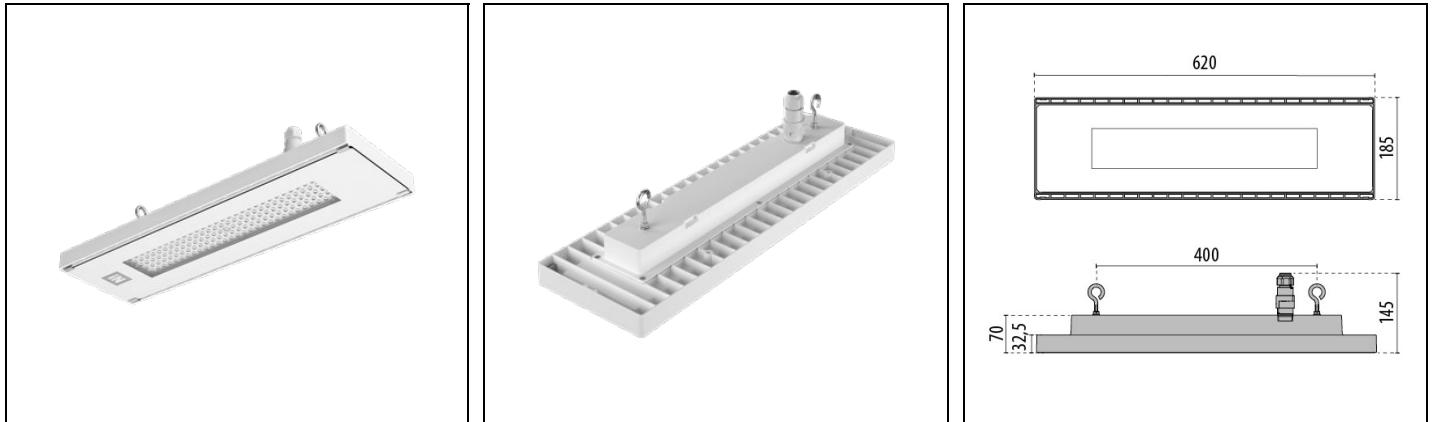

LAMA+ MINI S/EW

Part number 3101197

Description

Suspended LED luminaire for indoor and outdoor industrial applications, comprising:

- Die-cast aluminium housing and cover, polyester powder coat finish ISO 9227/12944 - ISO 9223 (C5)
- Extra clear, toughened, flat glass diffuser
- Glazing diffuser permanently sealed to the housing trough high-temperature resistant silicone
- High-transparency polycarbonate optics
- The IP66-rated socket-plug fast connector for mains connection without opening the luminaire. Made in PA66 with silver-plated brass contacts for cables $\varnothing 9$ - $\varnothing 12$ mm
- Anti-ageing custom moulded silicone sealing gasket(s) with resilient elastic return capacity
- Galvanised steel suspension hooks
- Stainless steel locking hardware
- Stainless steel locking springs for the glass
- EM versions are complete with emergency device that can operate on battery for 1 hour. Product can be used for general or emergency lighting
- Static ON/OFF or dimmable DALI options available
- Design by ROBERTO FIORATO

Product data

ETIM Group:	EG000027	ETIM Class:	EC001716
-------------	----------	-------------	----------

General information

Lampholder:	LED	Light source:	LED
Lightsource lumen output [lm]:	12479	Luminaire lumen output [lm]:	11332.30
Luminaire wattage [W]:	72 W	Luminous efficacy [lm/W]:	157
CRI:	80	Colour temperature [K]:	4000
Colour / Finishing:	WH-87 / White / Textured	IP degree of protection:	IP66
Impact resistance / impact energy:	IK06 1J xx3	Protection class:	I
Optic:	S/EW - Symmetric Extra-Wide	Net weight [kg]:	4.356
Overall length [mm]:	620	Overall width [mm]:	185
Overall height [mm]:	145		