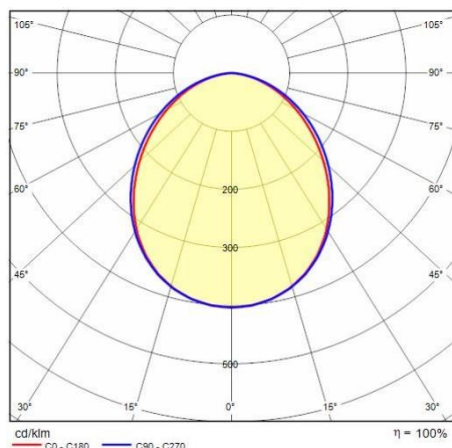

Photometric data

To maintain the regular updating of our products, PERFORMANCE IN LIGHTING reserves the right to make changes without prior notice. For the most up to date information we always recommend you read the latest version published on the website www.performanceinlighting.com. Delivered luminaire lumen outputs and power consumptions, including losses, are subject to a tolerance of +/- 7%, and unless otherwise stated the values apply to an ambient temperature of 25°C. Terms of warranty are available at <https://www.performanceinlighting.com/qr/company/led-warranty>