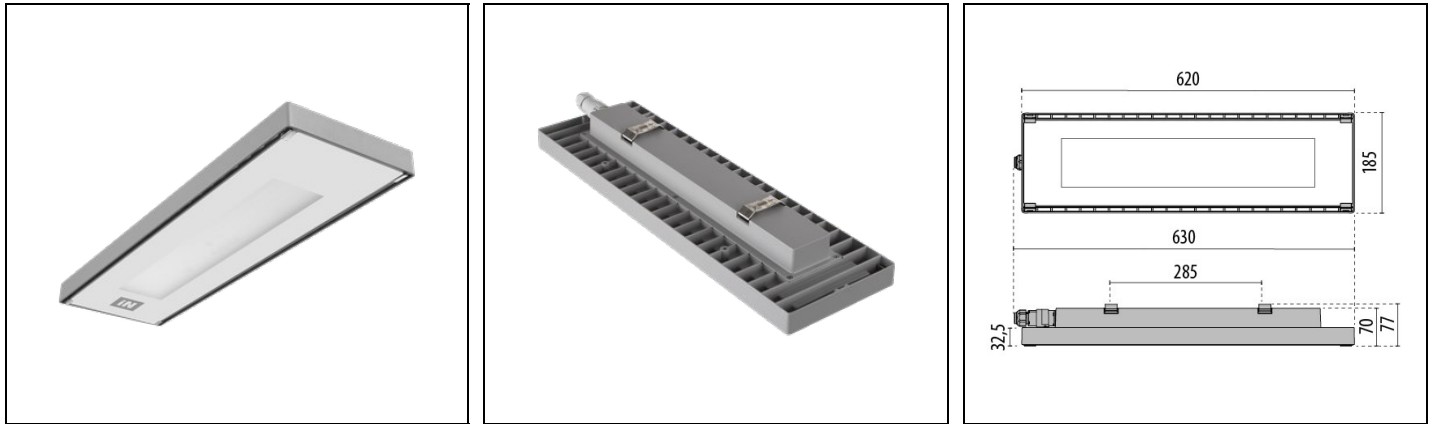

## Description

Ceiling mounted LED luminaire for indoor and outdoor industrial applications, comprising:

- Die-cast aluminium housing and cover, polyester powder coat finish ISO 9227/12944 - ISO 9223 (C5)
- Extra clear, toughened, flat glass diffuser, matt and silk-screened on the inside
- Anti-ageing custom moulded silicone sealing gasket(s) with resilient elastic return capacity
- IP66-rated, PA66 with silver-plated brass contacts, fast connector, complete with factory pre-wired cable, for mains connection without opening the luminaire, for cables  $\varnothing 9$  -  $\varnothing 12$  mm
- Stainless steel locking hardware
- Stainless steel locking springs for the glass
- Stainless steel springs for quick installation
- Other colour temperatures (CCT) and colour rendering index (CRI) options available. Consult factory

## General information

Lampholder:	LED	Light source:	LED
Lightsource lumen output [lm]:	6690	Luminaire lumen output [lm]:	5614
Luminaire wattage [W]:	35 W	Luminous efficacy [lm/W]:	160
CRI:	80	Colour temperature [K]:	4000
Colour / Finishing:	GR-94 / Metallic grey / Textured	IP degree of protection:	IP66
Impact resistance / impact energy:	IK06 0.8J xx3	Protection class:	I
Optic:	S/EW - Symmetric Extra-Wide	Net weight [kg]:	4.075
Overall length [mm]:	630	Overall width [mm]:	185
Overall height [mm]:	77		

## Mechanical features

Shape:	Rectangular	Housing material:	Aluminium
Diffuser material:	Glass		