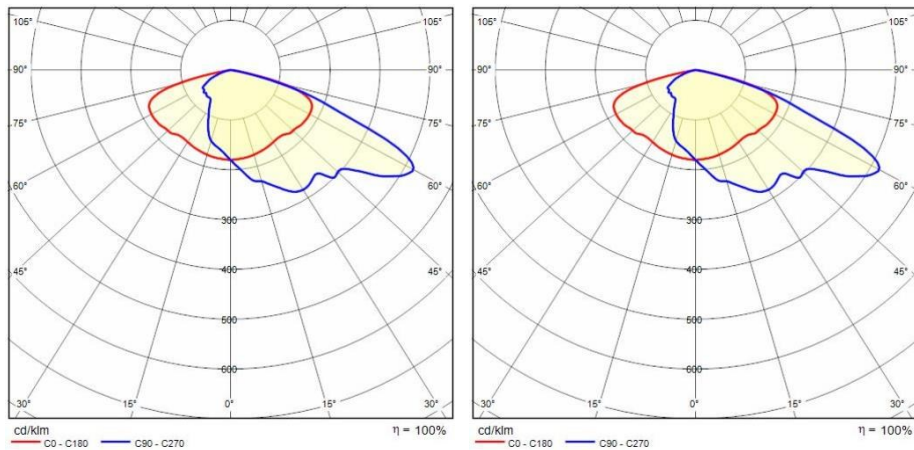

Photometric data

To maintain the regular updating of our products, PERFORMANCE IN LIGHTING reserves the right to make changes without prior notice. For the most up to date information we always recommend you read the latest version published on the website www.performanceinlighting.com. Delivered luminaire lumen outputs and power consumptions, including losses, are subject to a tolerance of +/- 7%, and unless otherwise stated the values apply to an ambient temperature of 25°C. Terms of warranty are available at <https://www.performanceinlighting.com/gr/company/led-warranty>