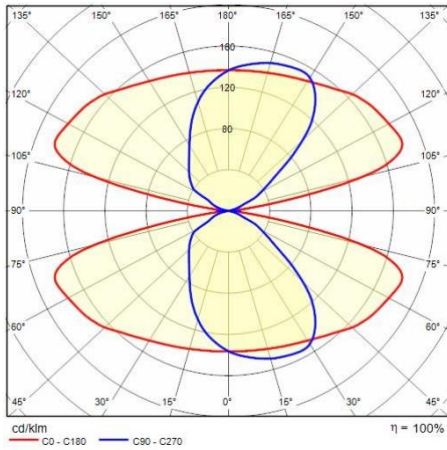

Photometric data

To maintain the regular updating of our products, PERFORMANCE IN LIGHTING reserves the right to make changes without prior notice. For the most up to date information we always recommend you read the latest version published on the website www.performanceinlighting.com. Delivered luminaire lumen outputs and power consumptions, including losses, are subject to a tolerance of +/- 7%, and unless otherwise stated the values apply to an ambient temperature of 25°C. Terms of warranty are available at <https://www.performanceinlighting.com/qr/company/led-warranty>