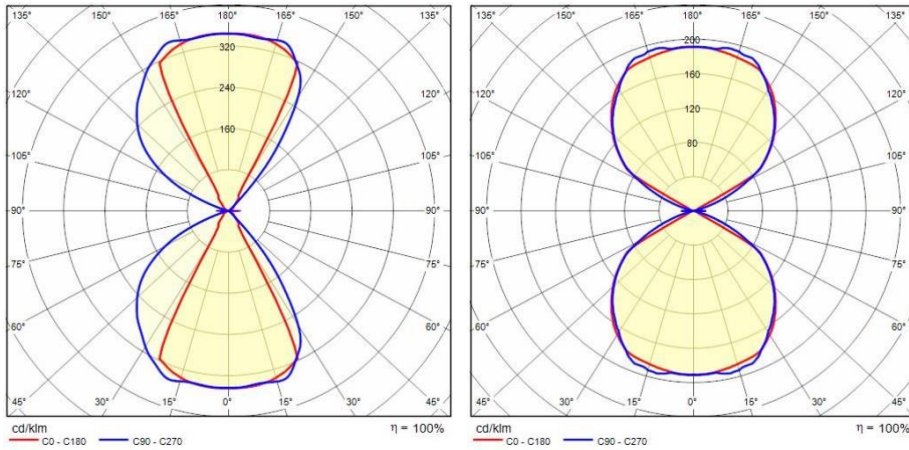

Photometric data