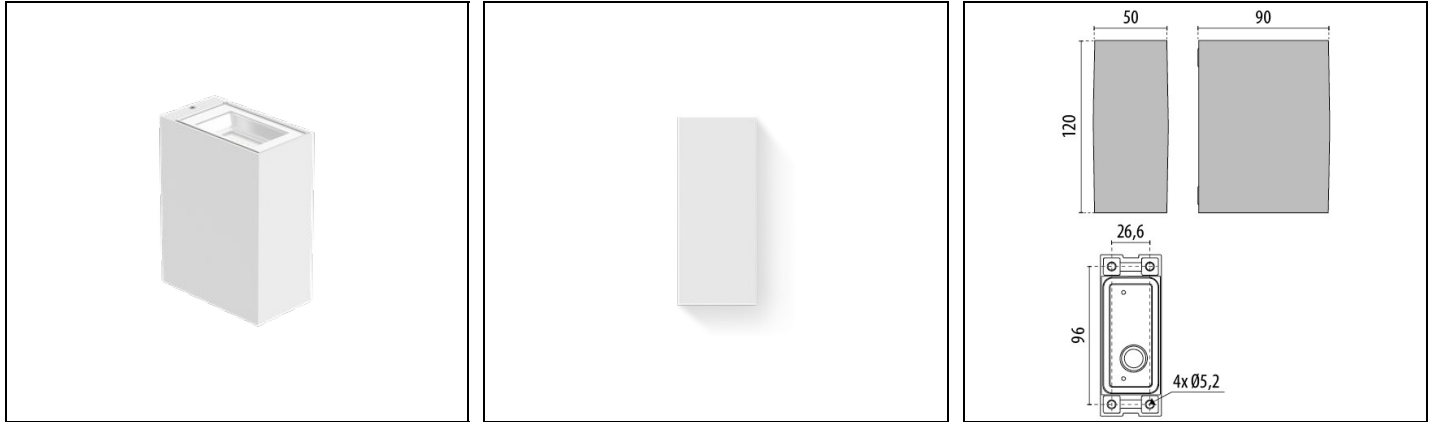

ORION V B

Part number 3105443

Description

Wall-mounted LED luminaire, comprising:

- Polyester powder coat finish, die-cast aluminium housing, in compact size
- Extra-clear, toughened, flat glass diffuser, silk-screened on the inside
- Aluminium reflector
- Anti-ageing custom moulded silicone sealing gasket(s)
- Driver On Board 220-240V 50/60Hz LED module protected against surges up to 1 kV
- Stainless steel locking hardware

Product data

ETIM Group:	EG000027	ETIM Class:	EC002892
-------------	----------	-------------	----------

General information

Lampholder:	LED	Light source:	LED
Lightsource lumen output [lm]:	1350	Luminaire lumen output [lm]:	1065.05
Luminaire wattage [W]:	10 W	Luminous efficacy [lm/W]:	107
CRI:	80	Colour temperature [K]:	3000
Colour / Finishing:	WH-87 / White / Textured	IP degree of protection:	IP65
Impact resistance / impact energy:	IK06 1J xx3	Protection class:	I
Optic:	S/EW - Symmetric Extra-Wide	Net weight [kg]:	0.76
Overall length [mm]:	50	Overall width [mm]:	90
Overall height [mm]:	120		

Mechanical features

Shape:	Rectangular	Housing material:	Aluminium
Diffuser material:	Glass		

Electrical features

Voltage type:	AC	Input voltage [V AC]:	220/240
Input frequency [Hz]:	50/60	Power factor / COS Φ :	>0.9
Inrush current [A/ μ s]:	3 / 136	C10 1.5 mm ² :	66
C16 2.5 mm ² :	86	B10 1.5 mm ² :	41
B16 2.5 mm ² :	66		

Installation

Application area:	Outdoor lighting	Mounting type:	Exterior wall
Min. ambient temperature [°C]:	-20	Max. ambient temperature [°C]:	40

Light features

MacAdam:	3	Lumen maintenance:	L80B10@6680oh
Distribution of light emission:	Direct/Indirect		