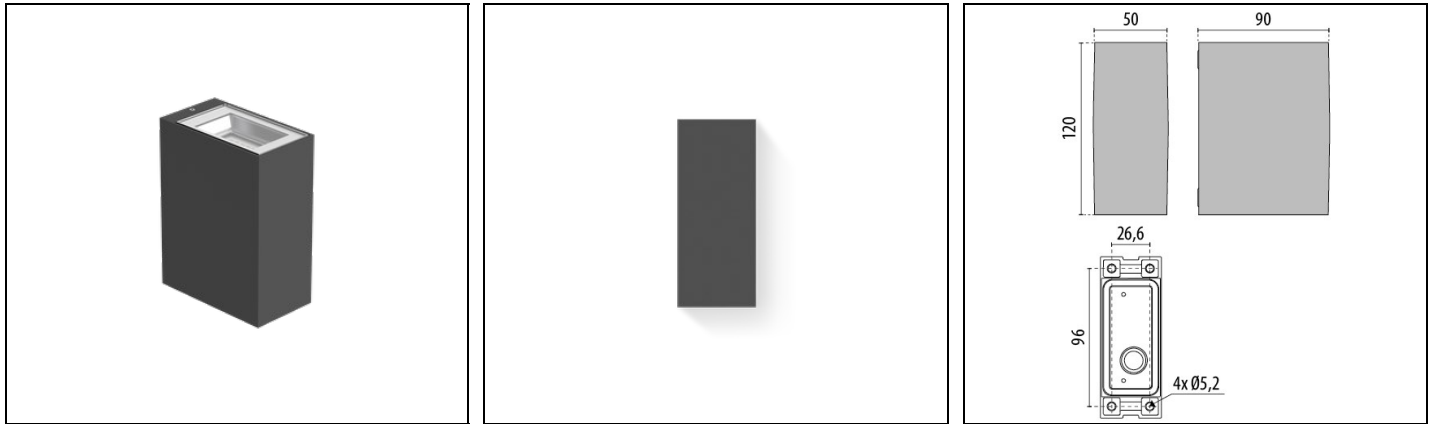

ORION V B

Part number 3105444

Description

Wall-mounted LED luminaire, comprising:

- Polyester powder coat finish, die-cast aluminium housing, in compact size
- Extra-clear, toughened, flat glass diffuser, silk-screened on the inside
- Aluminium reflector
- Anti-ageing custom moulded silicone sealing gasket(s)
- Driver On Board 220-240V 50/60Hz LED module protected against surges up to 1 kV
- Stainless steel locking hardware

Product data

ETIM Group:	EG000027	ETIM Class:	EC002892
-------------	----------	-------------	----------

General information

Lampholder:	LED	Light source:	LED
Lightsource lumen output [lm]:	1484	Luminaire lumen output [lm]:	1125.33
Luminaire wattage [W]:	10 W	Luminous efficacy [lm/W]:	113
CRI:	80	Colour temperature [K]:	4000
Colour / Finishing:	AN-g6 / Anthracite gray / Textured	IP degree of protection:	IP65
Impact resistance / impact energy:	IK06 1J xx3	Protection class:	I
Optic:	S/EW - Symmetric Extra-Wide	Net weight [kg]:	0.752
Overall length [mm]:	50	Overall width [mm]:	90
Overall height [mm]:	120		

Mechanical features

Shape:	Rectangular	Housing material:	Aluminium
Diffuser material:	Glass		

Electrical features

Voltage type:	AC	Input voltage [V AC]:	220/240
Input frequency [Hz]:	50/60	Power factor / COS Φ :	>0.9
Inrush current [A/ μ s]:	3 / 136	C10 1.5 mm ² :	66
C16 2.5 mm ² :	86	B10 1.5 mm ² :	41
B16 2.5 mm ² :	66		