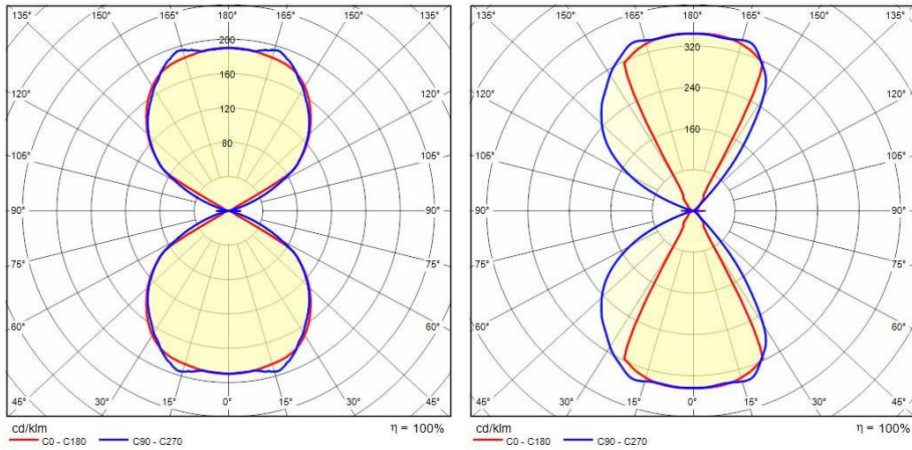

Photometric data