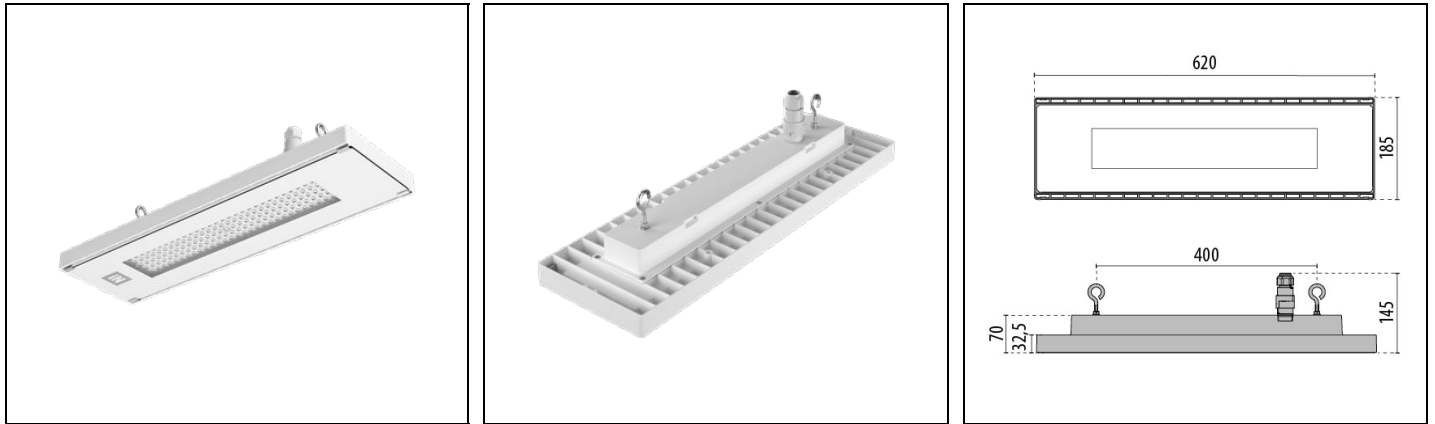

LAMA+ MINI ELL

Part number 3105993

Description

Suspended LED luminaire for indoor and outdoor industrial applications, comprising:

- Die-cast aluminium housing and cover, polyester powder coat finish ISO 9227/12944 - ISO 9223 (C5)
- Extra clear, toughened, flat glass diffuser
- Glazing diffuser permanently sealed to the housing trough high-temperature resistant silicone
- High-transparency polycarbonate optics
- The IP66-rated socket-plug fast connector for mains connection without opening the luminaire. Made in PA66 with silver-plated brass contacts for cables $\varnothing 9$ - $\varnothing 12$ mm
- Anti-ageing custom moulded silicone sealing gasket(s) with resilient elastic return capacity
- Galvanised steel suspension hooks
- Stainless steel locking hardware
- Stainless steel locking springs for the glass
- EM versions are complete with emergency device that can operate on battery for 1 hour. Product can be used for general or emergency lighting
- Static ON/OFF or dimmable DALI options available
- Design by ROBERTO FIORATO

Product data

ETIM Group:	EG000027	ETIM Class:	EC001716
-------------	----------	-------------	----------

General information

Lampholder:	LED	Light source:	LED
Lightsource lumen output [lm]:	16732	Luminaire lumen output [lm]:	13944
Luminaire wattage [W]:	101 W	Luminous efficacy [lm/W]:	138
CRI:	80	Colour temperature [K]:	4000
Colour / Finishing:	WH-87 / White / Textured	IP degree of protection:	IP66
Impact resistance / impact energy:	IK06 1J xx3	Protection class:	I
Optic:	ELL - Elliptical	Beam angle:	45°x85°
Net weight [kg]:	4.345	Overall length [mm]:	620
Overall width [mm]:	185	Overall height [mm]:	145