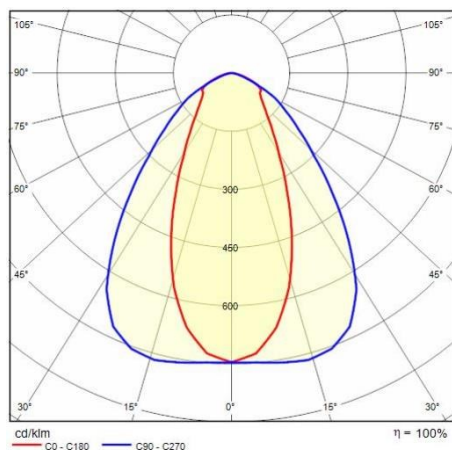

Photometric data

To maintain the regular updating of our products, PERFORMANCE IN LIGHTING reserves the right to make changes without prior notice. For the most up to date information we always recommend you read the latest version published on the website www.performanceinlighting.com. Delivered luminaire lumen outputs and power consumptions, including losses, are subject to a tolerance of +/- 7%, and unless otherwise stated the values apply to an ambient temperature of 25°C. Terms of warranty are available at <https://www.performanceinlighting.com/qr/company/led-warranty>