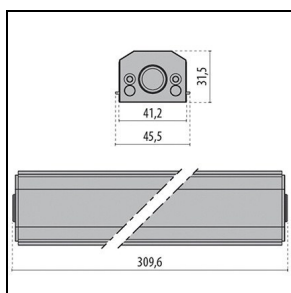

Control gear

NOTTURNO - DALI

3107574

Power Supply Unit DALI IN L500