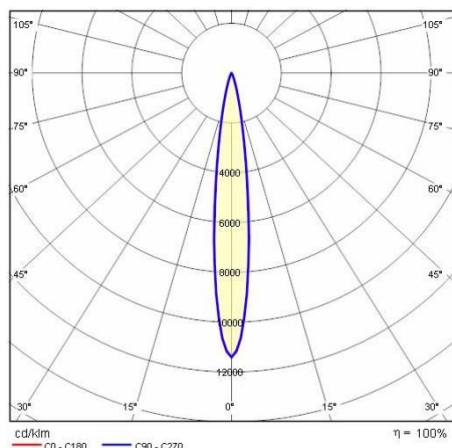

Photometric data