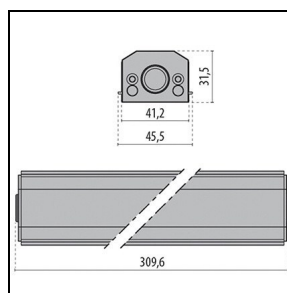

Product data

ETIM Group:	EG000027	ETIM Class:	EC0028g2
-------------	----------	-------------	----------

General information

Lampholder:	LED	Light source:	LED
Lightsource lumen output [lm]:	2016	Luminaire lumen output [lm]:	1623
Luminaire wattage [W]:	20 W	Luminous efficacy [lm/W]:	81
CRI:	80	Colour temperature [K]:	3000
Colour / Finishing:	GR-11 / Anodised grey / Matt	IP degree of protection:	IP66
Impact resistance / impact energy:	IK07 2J xx5	Protection class:	III
Optic:	S/I - Symmetric Intensive	Beam angle:	12°
Net weight [kg]:	1.122	Overall length [mm]:	504
Overall width [mm]:	52	Overall height [mm]:	60

Mechanical features

Shape:	Rectangular	Housing material:	Aluminium
Diffuser material:	Glass	Glow wire test [°C]:	850 °C

Electrical features

Voltage type:	DC	Power factor / COS Φ :	>0.9
---------------	----	-----------------------------	------

Photometric data

Control gear

NOTTURNO - DALI

3107574

Power Supply Unit DALI IN L500

3107575

Boitier d'alimentation DALI IN / OUT L500