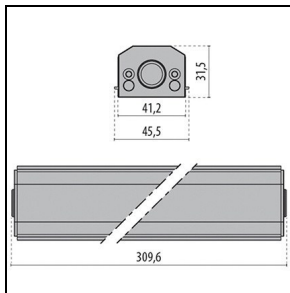

Control gear

NOTTURNO - DALI

3107574

Power Supply Unit DALI IN L500