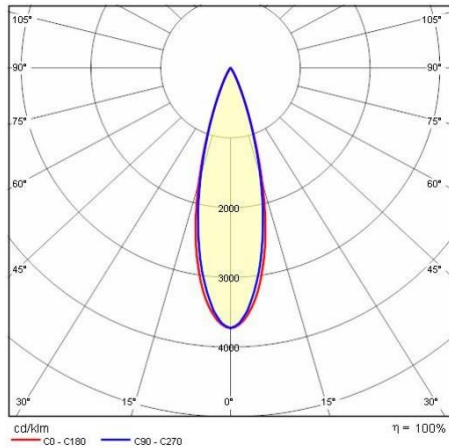

## General information

Lampholder:	LED	Light source:	LED
Lightsource lumen output [lm]:	2016	Luminaire lumen output [lm]:	1609
Luminaire wattage [W]:	20 W	Luminous efficacy [lm/W]:	80
CRI:	80	Colour temperature [K]:	3000
Colour / Finishing:	GR-11 / Anodised grey / Matt	IP degree of protection:	IP66
Impact resistance / impact energy:	IK07 2J xx5	Protection class:	III
Optic:	S/M - Symmetric Medium	Beam angle:	30°
Net weight [kg]:	1.121	Overall length [mm]:	504
Overall width [mm]:	52	Overall height [mm]:	60

## Photometric data