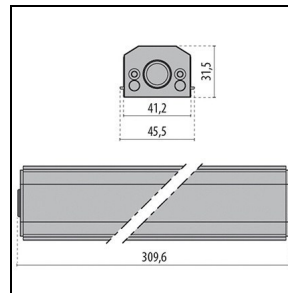

3107575

Boitier d'alimentation DALI IN / OUT L500

To maintain the regular updating of our products, PERFORMANCE IN LIGHTING reserves the right to make changes without prior notice. For the most up to date information we always recommend you read the latest version published on the website www.performanceinlighting.com. Delivered luminaire lumen outputs and power consumptions, including losses, are subject to a tolerance of +/- 7%, and unless otherwise stated the values apply to an ambient temperature of 25°C. Terms of warranty are available at <https://www.performanceinlighting.com/qr/company/led-warranty>