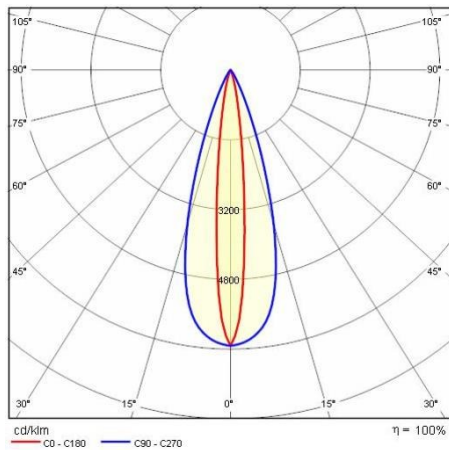

Photometric data