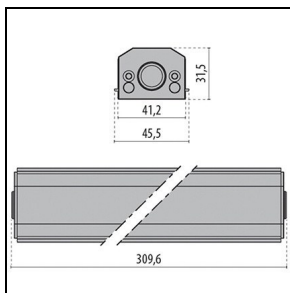

Control gear

NOTTURNO - DALI

3107574

Power Supply Unit DALI IN L500