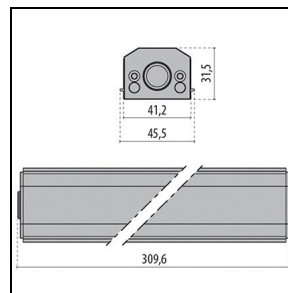

Product data

ETIM Group:	EG000027	ETIM Class:	EC0028g2
-------------	----------	-------------	----------

General information

Lampholder:	LED	Light source:	LED
Lightsource lumen output [lm]:	2016	Luminaire lumen output [lm]:	1606
Luminaire wattage [W]:	20 W	Luminous efficacy [lm/W]:	80
CRI:	80	Colour temperature [K]:	3000
Colour / Finishing:	GR-11 / Anodised grey / Matt	IP degree of protection:	IP66
Impact resistance / impact energy:	IK07 2J xx5	Protection class:	III
Optic:	ELL - Elliptical	Beam angle:	13°x36°
Net weight [kg]:	1.121	Overall length [mm]:	504
Overall width [mm]:	52	Overall height [mm]:	60

Mechanical features

Shape:	Rectangular	Housing material:	Aluminium
Diffuser material:	Glass	Glow wire test [°C]:	850 °C

Electrical features

Voltage type:	DC	Power factor / COS Φ :	>0.9
---------------	----	-----------------------------	------

Photometric data

Control gear

NOTTURNO - DALI

3107574

Power Supply Unit DALI IN L500

3107575

Boitier d'alimentation DALI IN / OUT L500