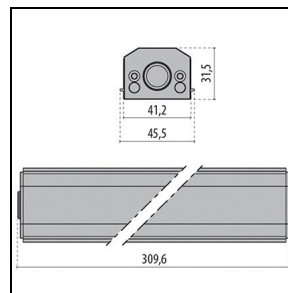

Product data

ETIM Group:	EG000027	ETIM Class:	EC0028g2
-------------	----------	-------------	----------

General information

Lampholder:	LED	Light source:	LED
Lightsource lumen output [lm]:	2016	Luminaire lumen output [lm]:	1606
Luminaire wattage [W]:	20 W	Luminous efficacy [lm/W]:	80
CRI:	80	Colour temperature [K]:	4000
Colour / Finishing:	GR-11 / Anodised grey / Matt	IP degree of protection:	IP66
Impact resistance / impact energy:	IK07 2J xx5	Protection class:	III
Optic:	ELL - Elliptical	Beam angle:	13°x36°
Net weight [kg]:	1.121	Overall length [mm]:	504
Overall width [mm]:	52	Overall height [mm]:	60

Mechanical features

Shape:	Rectangular	Housing material:	Aluminium
Diffuser material:	Glass	Glow wire test [°C]:	850 °C

Electrical features

Voltage type:	DC	Power factor / COS Φ :	>0.9
---------------	----	-----------------------------	------

Photometric data

Control gear

NOTTURNO - DALI

3107574

Power Supply Unit DALI IN L500

3107575

Boitier d'alimentation DALI IN / OUT L500

To maintain the regular updating of our products, PERFORMANCE IN LIGHTING reserves the right to make changes without prior notice. For the most up to date information we always recommend you read the latest version published on the website www.performanceinlighting.com. Delivered luminaire lumen outputs and power consumptions, including losses, are subject to a tolerance of +/- 7%, and unless otherwise stated the values apply to an ambient temperature of 25°C. Terms of warranty are available at <https://www.performanceinlighting.com/qr/company/led-warranty>