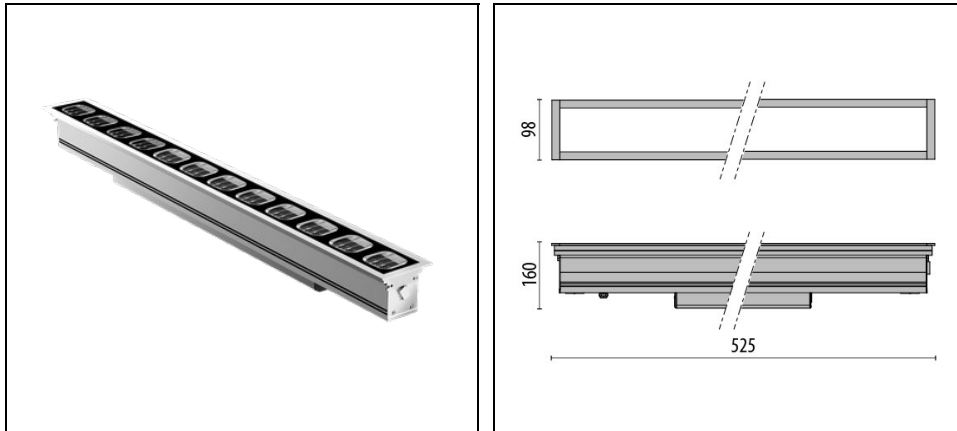

## Description

Series of reduced depth in-ground luminaires, comprising:

- Extruded anodised aluminium housing
- EPDM sealing gasket
- Technopolymer anti-glare grid
- Toughened, glass diffuser, silk-screened on the inside
- Through-wiring designed
- IP-rated external socket-plug fast connector (QUICK), complete with factory pre-wired cable
- Built-in driver
- Stainless steel locking hardware
- Recessed box to be ordered separately
- High heat-dissipating aluminium gear tray for increased inner components lifespan
- Integral unique device for field adjustable beam orientation (0° - 30°)
- Stand-alone or seamless linear compositions (up to 80 m) mounting options
- Static ON/OFF or dimmable DALI options available
- TRIMLESS options available. Consult factory

## General information

Lampholder:	LED	Light source:	LED
Lightsource lumen output [lm]:	1900	Luminaire lumen output [lm]:	1522
Luminaire wattage [W]:	21 W	Luminous efficacy [lm/W]:	72
CRI:	80	Colour temperature [K]:	3000
Colour / Finishing:	GR-11 / Anodised grey / Matt	IP degree of protection:	IP67
Impact resistance / impact energy:	IK10 20J xxg	Protection class:	I
Optic:	S/M - Symmetric Medium	Beam angle:	30°
Net weight [kg]:	4.765	Overall length [mm]:	525
Overall width [mm]:	98	Overall height [mm]:	106

## Mechanical features

Shape:	Rectangular	Housing material:	Aluminium
Diffuser material:	Glass	Glow wire test [°C]:	850 °C
Static load [kg]:	2000	Shear load [kN]:	5
Resistance to torque [Nm]:	50		