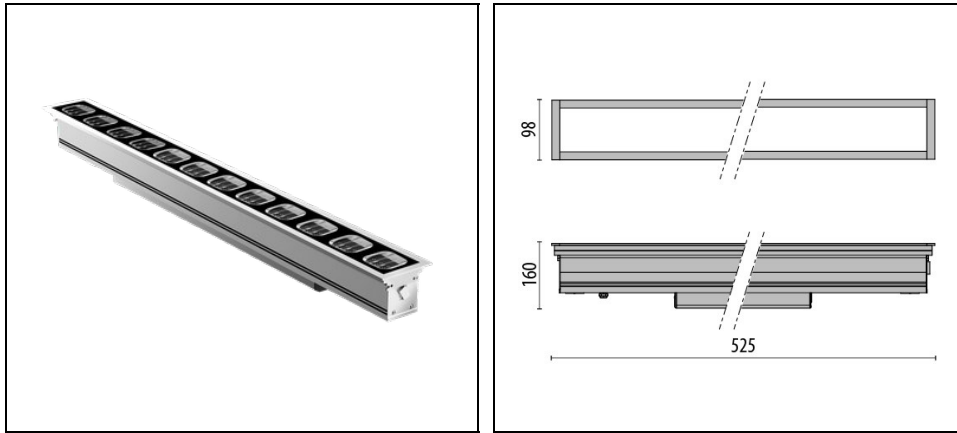

## Description

Series of reduced depth in-ground luminaires, comprising:

- Extruded anodised aluminium housing
- EPDM sealing gasket
- Technopolymer anti-glare grid
- Toughened, glass diffuser, silk-screened on the inside
- Through-wiring designed
- IP-rated external socket-plug fast connector (QUICK), complete with factory pre-wired cable
- Built-in driver
- Stainless steel locking hardware
- Recessed box to be ordered separately
- High heat-dissipating aluminium gear tray for increased inner components lifespan
- Integral unique device for field adjustable beam orientation (0° - 30°)
- Stand-alone or seamless linear compositions (up to 80 m) mounting options
- Static ON/OFF or dimmable DALI options available
- TRIMLESS options available. Consult factory

## General information

Lampholder:	LED	Light source:	LED
Lightsource lumen output [lm]:	1900	Luminaire lumen output [lm]:	1362
Luminaire wattage [W]:	21 W	Luminous efficacy [lm/W]:	65
CRI:	80	Colour temperature [K]:	3000
Colour / Finishing:	GR-11 / Anodised grey / Matt	IP degree of protection:	IP67
Impact resistance / impact energy:	IK10 20J xxg	Protection class:	I
Optic:	ELL - Elliptical	Beam angle:	13°x36°
Net weight [kg]:	4.765	Overall length [mm]:	525
Overall width [mm]:	98	Overall height [mm]:	106

## Mechanical features

Shape:	Rectangular	Housing material:	Aluminium
Diffuser material:	Glass	Glow wire test [°C]:	850 °C
Static load [kg]:	2000	Shear load [kN]:	5
Resistance to torque [Nm]:	50		