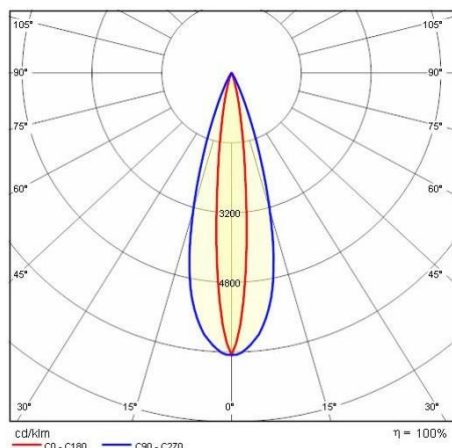

Photometric data

To maintain the regular updating of our products, PERFORMANCE IN LIGHTING reserves the right to make changes without prior notice. For the most up to date information we always recommend you read the latest version published on the website www.performanceinlighting.com. Delivered luminaire lumen outputs and power consumptions, including losses, are subject to a tolerance of +/- 7%, and unless otherwise stated the values apply to an ambient temperature of 25°C. Terms of warranty are available at <https://www.performanceinlighting.com/qr/company/led-warranty>