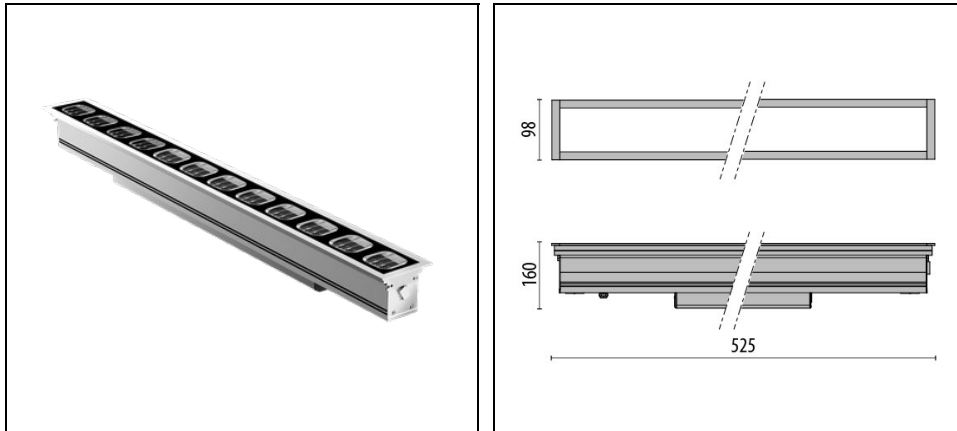

## Description

Series of reduced depth in-ground luminaires, comprising:

- Extruded anodised aluminium housing
- EPDM sealing gasket
- Technopolymer anti-glare grid
- Toughened, glass diffuser, silk-screened on the inside
- Through-wiring designed
- IP-rated external socket-plug fast connector (QUICK), complete with factory pre-wired cable
- Built-in driver
- Stainless steel locking hardware
- Recessed box to be ordered separately
- High heat-dissipating aluminium gear tray for increased inner components lifespan
- Integral unique device for field adjustable beam orientation (0° - 30°)
- Stand-alone or seamless linear compositions (up to 80 m) mounting options
- Static ON/OFF or dimmable DALI options available
- TRIMLESS options available. Consult factory

## General information

Lampholder:	LED	Light source:	LED
Lightsource lumen output [lm]:	2000	Luminaire lumen output [lm]:	1759
Luminaire wattage [W]:	21 W	Luminous efficacy [lm/W]:	84
CRI:	80	Colour temperature [K]:	4000
Colour / Finishing:	GR-11 / Anodised grey / Matt	IP degree of protection:	IP67
Impact resistance / impact energy:	IK10 20J xxg	Protection class:	I
Optic:	S/M - Symmetric Medium	Beam angle:	30°
Net weight [kg]:	4.765	Overall length [mm]:	525
Overall width [mm]:	98	Overall height [mm]:	106

## Mechanical features

Shape:	Rectangular	Housing material:	Aluminium
Diffuser material:	Glass	Glow wire test [°C]:	850 °C
Static load [kg]:	2000	Shear load [kN]:	5
Resistance to torque [Nm]:	50		