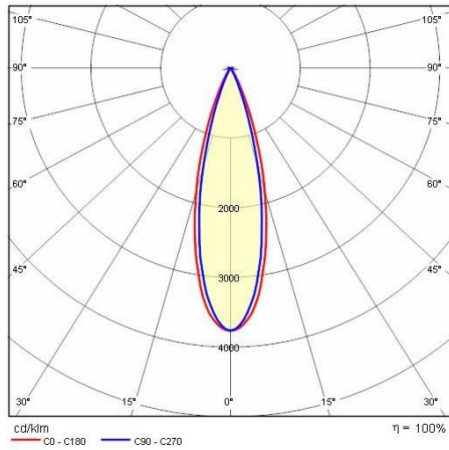

Photometric data

To maintain the regular updating of our products, PERFORMANCE IN LIGHTING reserves the right to make changes without prior notice. For the most up to date information we always recommend you read the latest version published on the website www.performanceinlighting.com. Delivered luminaire lumen outputs and power consumptions, including losses, are subject to a tolerance of +/- 7%, and unless otherwise stated the values apply to an ambient temperature of 25°C. Terms of warranty are available at <https://www.performanceinlighting.com/qr/company/led-warranty>