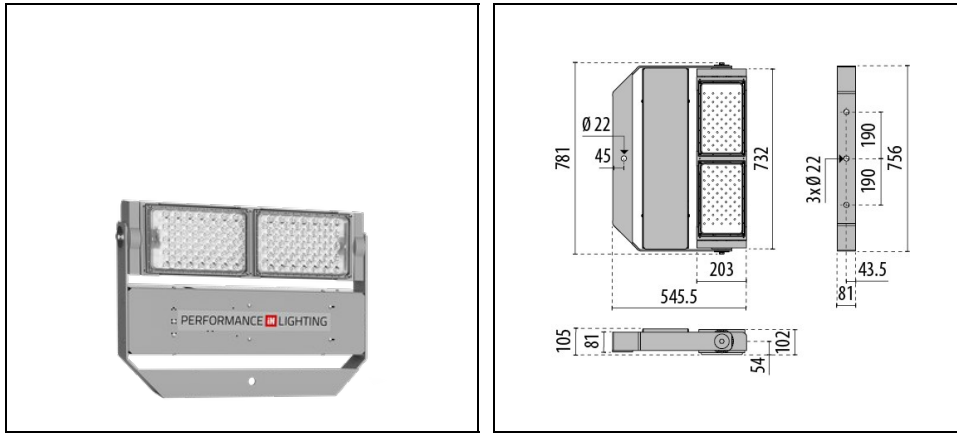

## Description

LED floodlight for indoor and outdoor, comprising:

- Die-cast aluminium bearing structure polyester powder coat finish ISO 9227/12944 - ISO 9223 (C5)
- UV and heat stabilised, technopolymer diffuser with integral custom moulded optics
- High-transparency polycarbonate optics
- Anti-ageing custom moulded silicone sealing gasket(s) with resilient elastic return capacity
- Ultra-high efficiency anodised extruded aluminium heat sink
- Light beam obtained by the combination of multiple LED modules
- Other colour temperatures (CCT) and colour rendering index (CRI) options available. Consult factory
- Stainless steel locking hardware
- Galvanised powder-coated steel bracket
- All LASER+ power consumption includes power unit losses
- Integral graduated goniometer for aiming purposes
- Integral control gearbox, placed in a powder-coated, sheet metal compartment. Mains connection trough M25x1.5 anti-tearing cable gland in polyamide box, for cables Ø 9 - Ø 16 mm (LASER+ 10 models)
- Integral surge protection device (SPD) against mains overvoltages up to 10 kV (CM/DM)
- Design by GIORGIO LODI

## General information

Lampholder:	LED	Light source:	LED
Lightsource lumen output [lm]:	90500	Luminaire wattage [W]:	542 W
CRI:	70	Colour temperature [K]:	4000
Colour / Finishing:	GR-94 / Metallic grey / Textured	IP degree of protection:	IP66
Impact resistance / impact energy:	IK09 13J xx7	Protection class:	I
Optic:	A60/M - Asymmetric Medium	Beam angle:	60°
Net weight [kg]:	24.197	Overall length [mm]:	546
Overall width [mm]:	781	Overall height [mm]:	102

## Mechanical features

Shape:	Rectangular	Housing material:	Aluminium
Diffuser material:	Plastic	Glow wire test [°C]:	960 °C
Frontal exposed area [m <sup>2</sup> ]:	0.08	Lateral exposed area [m <sup>2</sup> ]:	0.05
Top exposed area [m <sup>2</sup> ]:	0.34		