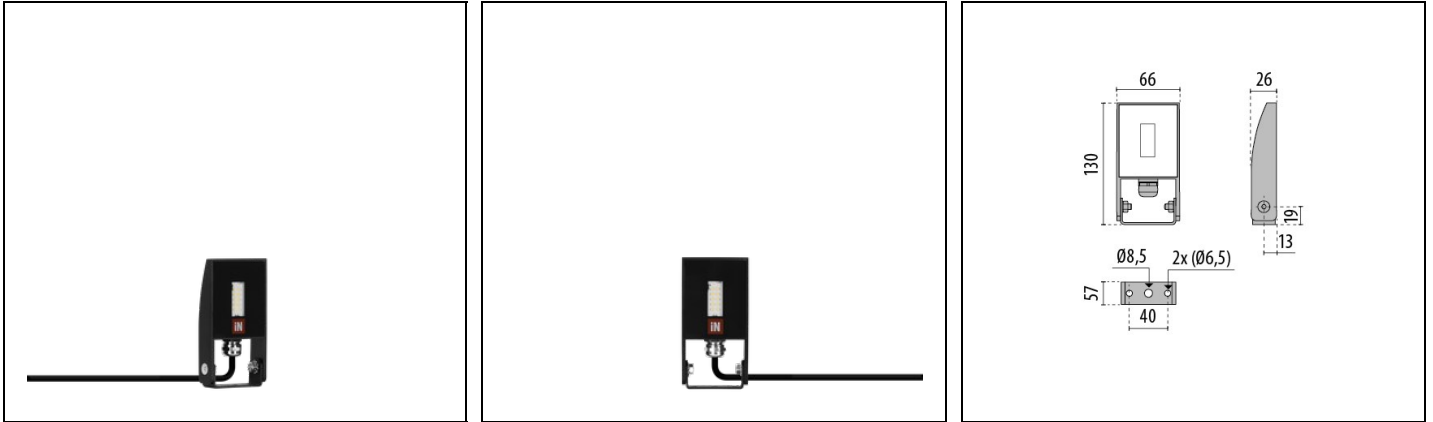

## Description

LED floodlight for indoor and outdoor, comprising:

- Polyester powder coat finish, die-cast aluminium housing, in compact size
- Extra-clear, toughened, flat glass diffuser, silk-screened on the inside
- Waterproof cable gland M16x1.5 for cables  $\varnothing$  5-  $\varnothing$  10 mm
- Driver On Board 220-240V 50/60Hz LED module protected against surges up to 500 V
- Stainless steel locking hardware
- Painted steel bracket
- Complete with 1 m factory pre-wired cable H05RN-F 3G1 mm<sup>2</sup>
- Design by GIORGIO LODI

## General information

Lampholder:	LED	Light source:	LED
Lightsource lumen output [lm]:	1350	Luminaire lumen output [lm]:	977
Luminaire wattage [W]:	9.5 W	Luminous efficacy [lm/W]:	103
CRI:	80	Colour temperature [K]:	3000
Colour / Finishing:	BK-81 / Black / Textured	IP degree of protection:	IP66
Impact resistance / impact energy:	IK06 1J xx3	Protection class:	I
Optic:	S/EW - Symmetric Extra-Wide	Net weight [kg]:	0.32
Overall length [mm]:	66	Overall width [mm]:	130
Overall height [mm]:	26		

## Mechanical features

Shape:	Rectangular	Housing material:	Aluminium
Diffuser material:	Glass	Top exposed area [m <sup>2</sup> ]:	0.01