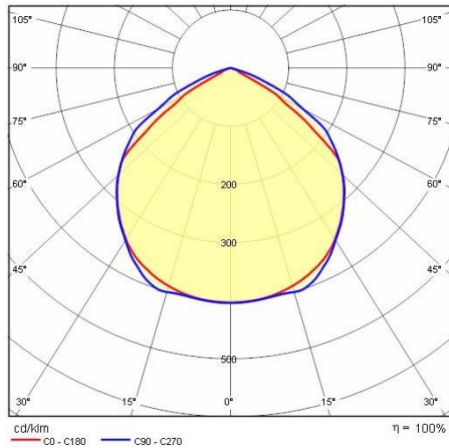

Photometric data