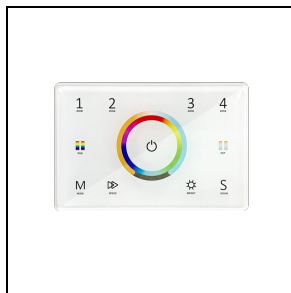

3117844
Controller DMX touch white
☐ WH-87 / White