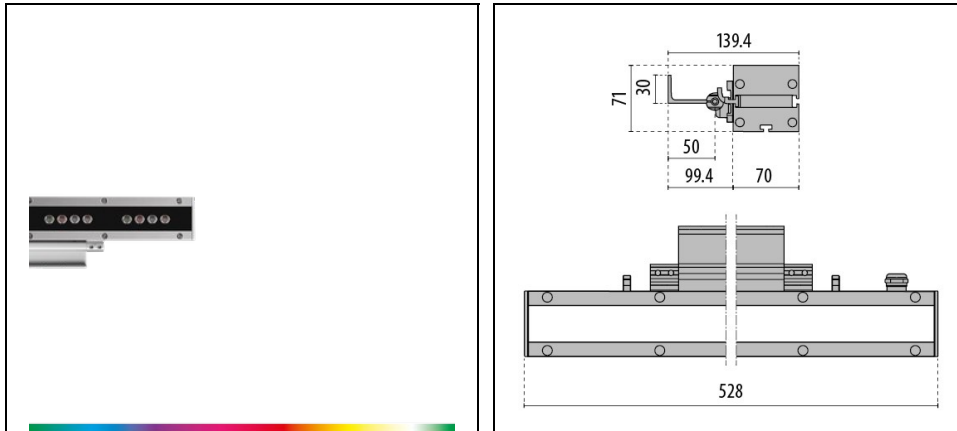

# STRIP SQUARE+ 528 RGBW

Part number 3109339

## Description

Indoor and outdoor wall-mount luminaire, comprising:

- Extruded anodised aluminium housing
- Toughened, glass diffuser, silk-screened on the inside
- Coated die-cast aluminium end caps
- Anti-ageing custom moulded silicone sealing gasket(s)
- Stainless steel locking hardware
- IP-rated external socket-plug fast connector (QUICK), complete with factory pre-wired cable
- Adjustable wall mounting bracket for directing the luminaire
- High heat-dissipating aluminium gear tray for increased inner components lifespan
- DMX signal generator for RGBW versions available (ordered separately)

## General information

Lampholder:	LED	Light source:	LED
Lightsource lumen output [lm]:	1456	Luminaire lumen output [lm]:	855
Luminaire wattage [W]:	15 W	Luminous efficacy [lm/W]:	57
CRI:	80	Colour temperature [K]:	rgbw 2700
Colour / Finishing:	GR-11 / Anodised grey / Matt	IP degree of protection:	IP66
Impact resistance / impact energy:	IK10 20J xxg	Protection class:	III
Optic:	ELL - Elliptical	Beam angle:	15°x45°
Net weight [kg]:	3.302	Overall length [mm]:	528
Overall width [mm]:	139	Overall height [mm]:	71