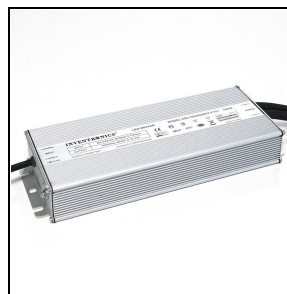

310951
Driver - CV 500 W - 48 V kit

STRIP SQUARE+ RGBW

To maintain the regular updating of our products, PERFORMANCE IN LIGHTING reserves the right to make changes without prior notice. For the most up to date information we always recommend you read the latest version published on the website www.performanceinlighting.com. Delivered luminaire lumen outputs and power consumptions, including losses, are subject to a tolerance of +/- 7%, and unless otherwise stated the values apply to an ambient temperature of 25°C. Terms of warranty are available at <https://www.performanceinlighting.com/qr/company/led-warranty>