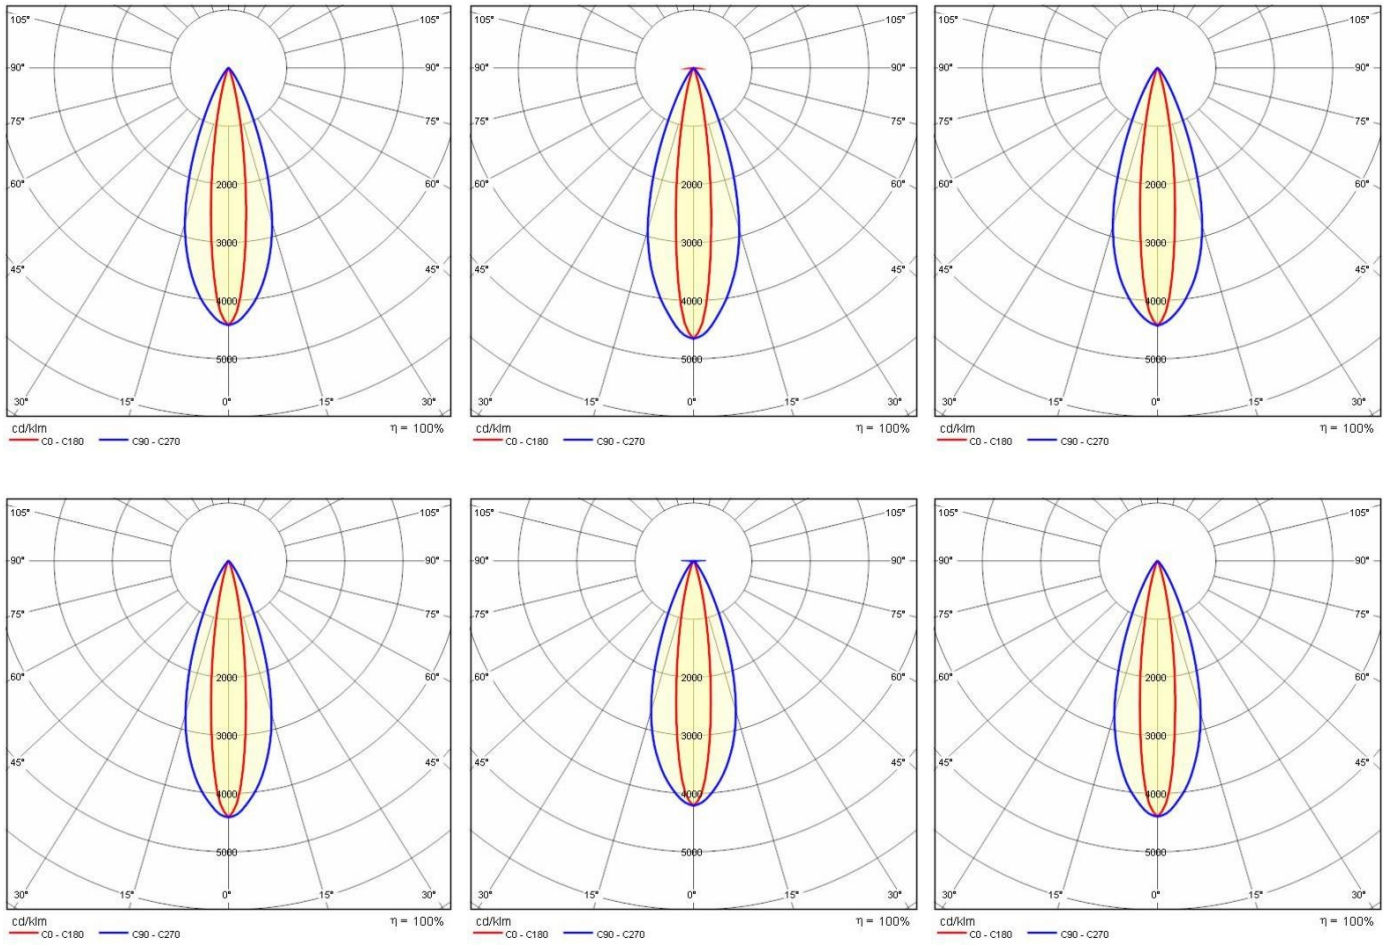

## General information

Lampholder:	LED	Light source:	LED
Lightsource lumen output [lm]:	1456	Luminaire lumen output [lm]:	855
Luminaire wattage [W]:	15 W	Luminous efficacy [lm/W]:	57
CRI:	80	Colour temperature [K]:	rgbw 2700
Colour / Finishing:	GR-11 / Anodised grey / Matt	IP degree of protection:	IP66
Impact resistance / impact energy:	IK10 20J xxg	Protection class:	III
Optic:	ELL - Elliptical	Beam angle:	15°x45°
Net weight [kg]:	3.302	Overall length [mm]:	528
Overall width [mm]:	139	Overall height [mm]:	71

### Photometric data