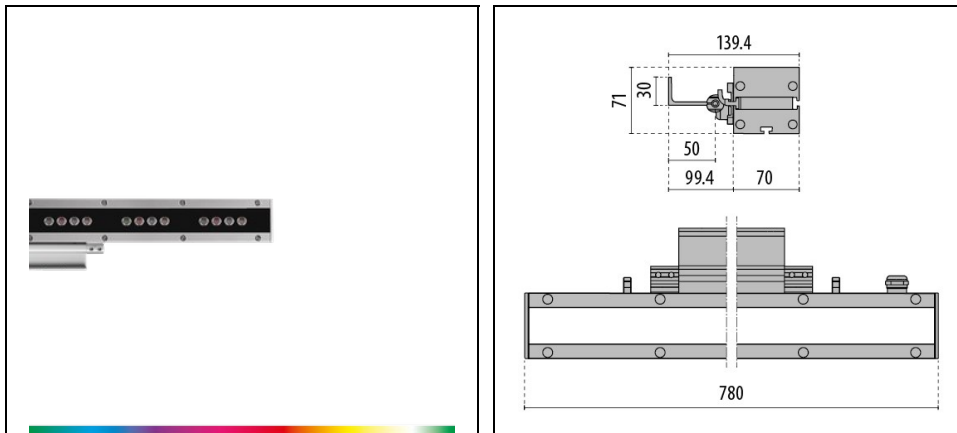

STRIP SQUARE+ 780 RGBW

Part number 3109340

Description

Indoor and outdoor wall-mount luminaire, comprising:

- Extruded anodised aluminium housing
- Toughened, glass diffuser, silk-screened on the inside
- Coated die-cast aluminium end caps
- Anti-ageing custom moulded silicone sealing gasket(s)
- Stainless steel locking hardware
- IP-rated external socket-plug fast connector (QUICK), complete with factory pre-wired cable
- Adjustable wall mounting bracket for directing the luminaire
- High heat-dissipating aluminium gear tray for increased inner components lifespan
- DMX signal generator for RGBW versions available (ordered separately)

Product data

ETIM Group:	EG000027	ETIM Class:	EC002892
-------------	----------	-------------	----------

General information

Lampholder:	LED	Light source:	LED
Lightsource lumen output [lm]:	2185	Luminaire lumen output [lm]:	1174
Luminaire wattage [W]:	21 W	Luminous efficacy [lm/W]:	56
CRI:	80	Colour temperature [K]:	rgbw 2700
Colour / Finishing:	GR-11 / Anodised grey / Matt	IP degree of protection:	IP66
Impact resistance / impact energy:	IK10 20J xxg	Protection class:	III
Optic:	ELL - Elliptical	Beam angle:	15°x45°
Net weight [kg]:	4.473	Overall length [mm]:	780
Overall width [mm]:	139	Overall height [mm]:	71

Mechanical features

Shape:	Rectangular	Housing material:	Aluminium
Diffuser material:	Glass		

Electrical features

Voltage type:	DC	Power factor / COS Φ :	>0.9
Input voltage [V DC]:	48		

Installation

Application area:	Outdoor lighting	Mounting type:	Architectural floodlight
Min. ambient temperature [°C]:	-10	Max. ambient temperature [°C]:	35