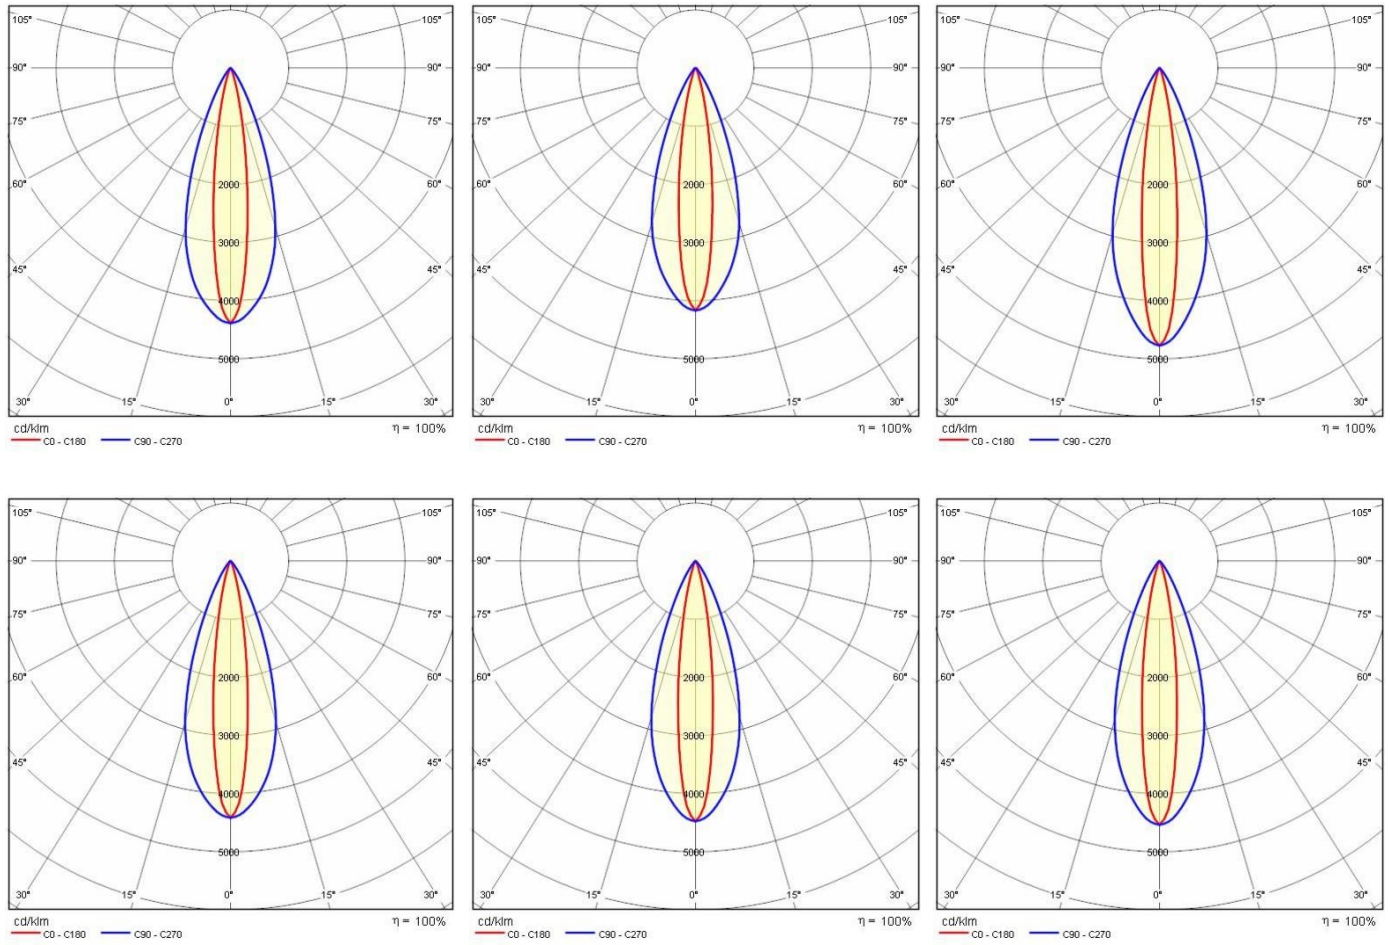

Photometric data