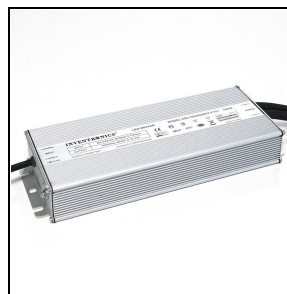

STRIP SQUARE+ 780 RGBW

Part number 3109340

Description

Indoor and outdoor wall-mount luminaire, comprising:

- Extruded anodised aluminium housing
- Toughened, glass diffuser, silk-screened on the inside
- Coated die-cast aluminium end caps
- Anti-ageing custom moulded silicone sealing gasket(s)
- Stainless steel locking hardware
- IP-rated external socket-plug fast connector (QUICK), complete with factory pre-wired cable
- Adjustable wall mounting bracket for directing the luminaire
- High heat-dissipating aluminium gear tray for increased inner components lifespan
- DMX signal generator for RGBW versions available (ordered separately)

Product data

ETIM Group:	EG000027	ETIM Class:	EC002892
-------------	----------	-------------	----------

General information

Lampholder:	LED	Light source:	LED
Lightsource lumen output [lm]:	2185	Luminaire lumen output [lm]:	1174
Luminaire wattage [W]:	21 W	Luminous efficacy [lm/W]:	56
CRI:	80	Colour temperature [K]:	rgbw 2700
Colour / Finishing:	GR-11 / Anodised grey / Matt	IP degree of protection:	IP66
Impact resistance / impact energy:	IK10 20J xxg	Protection class:	III
Optic:	ELL - Elliptical	Beam angle:	15°x45°
Net weight [kg]:	4.473	Overall length [mm]:	780
Overall width [mm]:	139	Overall height [mm]:	71

Mechanical features

Shape:	Rectangular	Housing material:	Aluminium
Diffuser material:	Glass		

Electrical features

Voltage type:	DC	Power factor / COS Φ :	>0.9
Input voltage [V DC]:	48		

Installation

Application area:	Outdoor lighting	Mounting type:	Architectural floodlight
Min. ambient temperature [°C]:	-10	Max. ambient temperature [°C]:	35

Light features

MacAdam:	3	Lumen maintenance:	L80B10@6000h
Zero light pollution (ULR = 0%):			

Photometric data

Control gear

STRIP SQUARE+

310950
Driver - CV 100 W - 48 V kit

310951
Driver - CV 500 W - 48 V kit