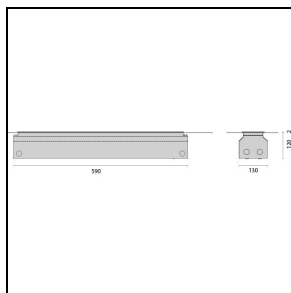

Mandatory accessories

STRIP SQUARE+ INGROUND