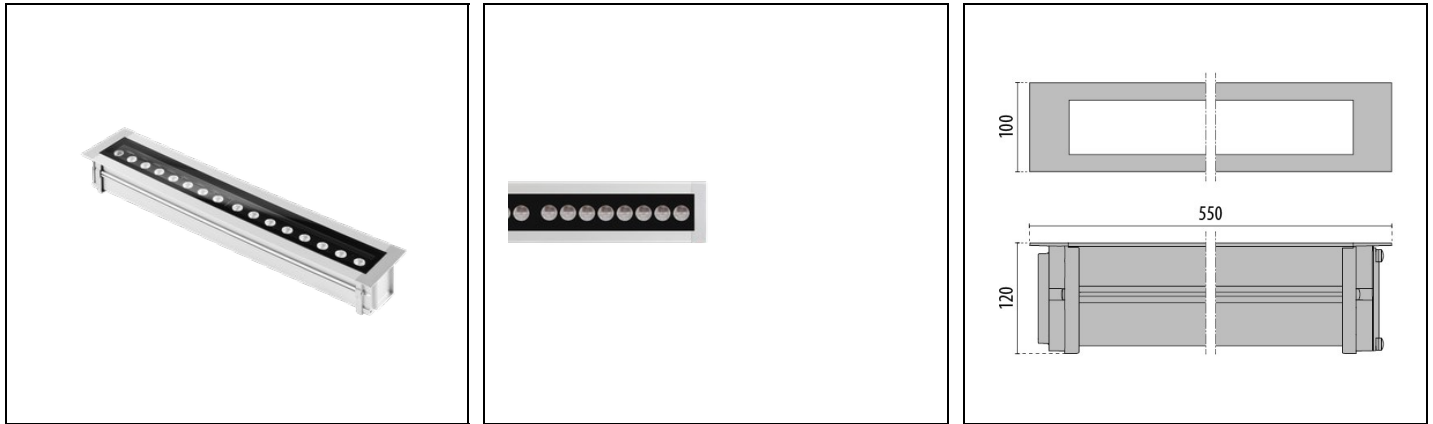

# STRIP SQUARE+ INGROUND 550

Part number 3109354

## Description

- Extruded anodised aluminium housing
- Toughened, glass diffuser, silk-screened on the inside
- Coated die-cast aluminium end caps
- Anti-ageing custom moulded silicone sealing gasket(s)
- Complete with IP-rated through wiring connection box (WATER-STOP) for cables  $\varnothing$  5 mm to  $\varnothing$  13 mm
- Stainless steel locking hardware
- High heat-dissipating aluminium gear tray for increased inner components lifespan
- Built-in driver
- Recessed box to be ordered separately
- Through-wiring designed

## General information

Lampholder:	LED	Light source:	LED
Lightsource lumen output [lm]:	2130	Luminaire lumen output [lm]:	1478
Luminaire wattage [W]:	14 W	Luminous efficacy [lm/W]:	106
CRI:	80	Colour temperature [K]:	4000
Colour / Finishing:	GR-11 / Anodised grey / Matt	IP degree of protection:	IP67
Impact resistance / impact energy:	IK10 20J xxg	Protection class:	I
Optic:	ELL - Elliptical	Beam angle:	40°x60°
Net weight [kg]:	2.685	Overall length [mm]:	550
Overall width [mm]:	100	Overall height [mm]:	72

## Mechanical features

Shape:	Rectangular	Housing material:	Aluminium
Diffuser material:	Glass	Dinamic load [kg]:	7500
Speed [km/h]:	30	Static load [kg]:	2000
Shear load [kN]:	5	Resistance to torque [Nm]:	50