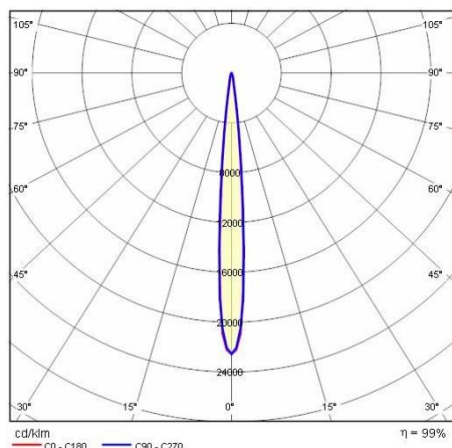

Photometric data