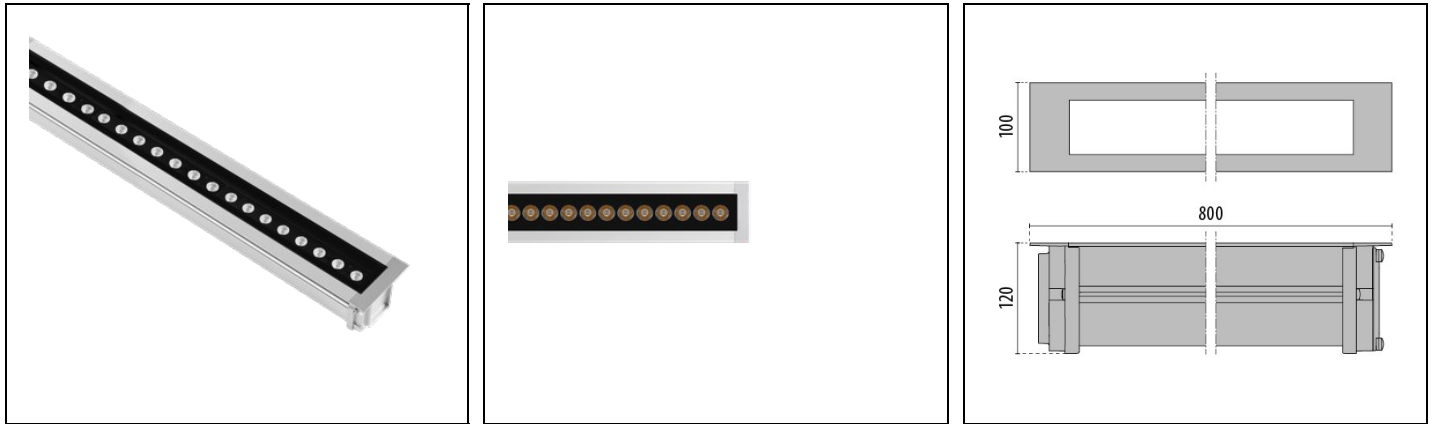

STRIP SQUARE+ INGROUND 800

Part number 3109357

Description

- Extruded anodised aluminium housing
- Toughened, glass diffuser, silk-screened on the inside
- Coated die-cast aluminium end caps
- Anti-ageing custom moulded silicone sealing gasket(s)
- Complete with IP-rated through wiring connection box (WATER-STOP) for cables \varnothing 5 mm to \varnothing 13 mm
- Stainless steel locking hardware
- High heat-dissipating aluminium gear tray for increased inner components lifespan
- Built-in driver
- Recessed box to be ordered separately
- Through-wiring designed

Recessed inground luminaire for interior and outdoor use comprising:

Product data

ETIM Group:	EG000027	ETIM Class:	EC000758
-------------	----------	-------------	----------

General information

Lampholder:	LED	Light source:	LED
Lightsource lumen output [lm]:	3000	Luminaire lumen output [lm]:	2075
Luminaire wattage [W]:	20,5 W	Luminous efficacy [lm/W]:	101
CRI:	80	Colour temperature [K]:	3000
Colour / Finishing:	GR-11 / Anodised grey / Matt	IP degree of protection:	IP67
Impact resistance / impact energy:	IK10 20J xxg	Protection class:	I
Optic:	C/I - Circular Intensive	Net weight [kg]:	3.574
Overall length [mm]:	802	Overall width [mm]:	100
Overall height [mm]:	72		

Mechanical features

Shape:	Rectangular	Housing material:	Aluminium
Diffuser material:	Glass	Dinamic load [kg]:	7500
Speed [km/h]:	30	Static load [kg]:	2000
Shear load [kN]:	5	Resistance to torque [Nm]:	50