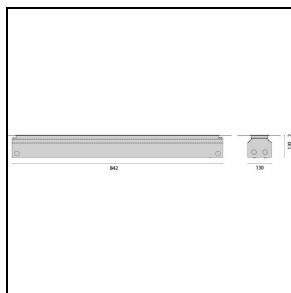

Mandatory accessories

STRIP SQUARE+ INGROUND