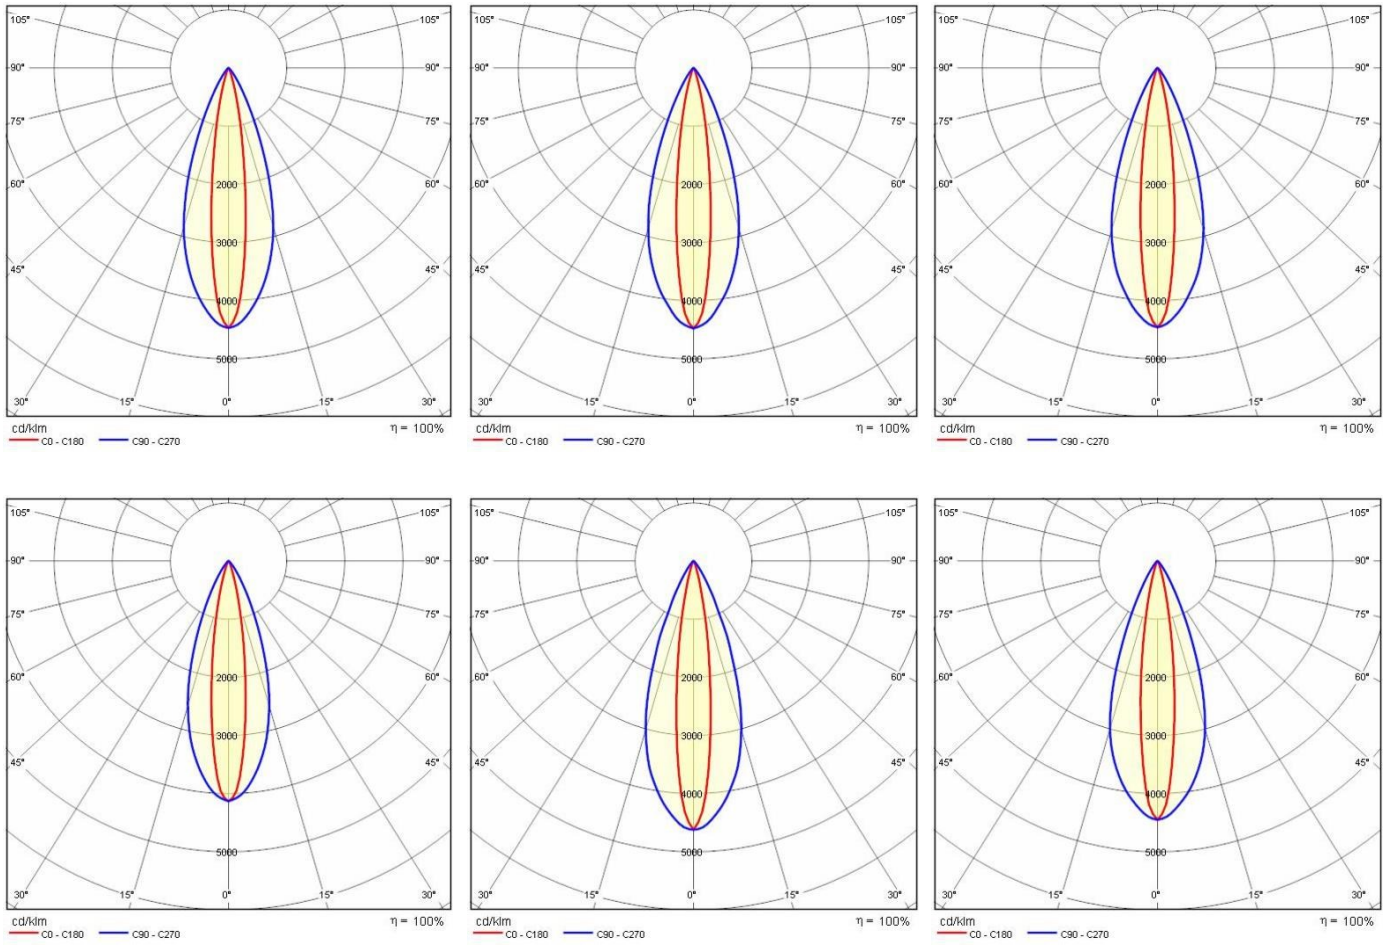

Photometric data