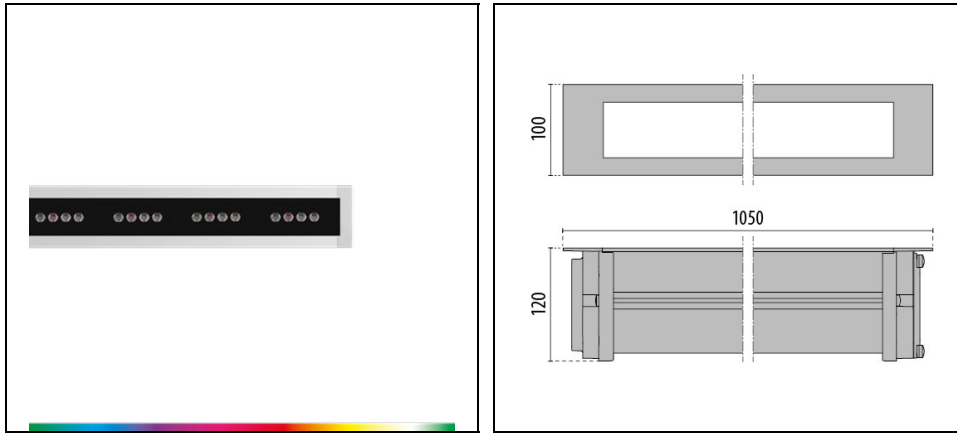

STRIP SQUARE+ INGROUND 1050 RGBW

Part number 3109419

Description

Recessed inground luminaire for interior and outdoor use comprising:

- Extruded anodised aluminium housing
- Toughened, glass diffuser, silk-screened on the inside
- Coated die-cast aluminium end caps
- Anti-ageing custom moulded silicone sealing gasket(s)
- Complete with IP-rated through wiring connection box (WATER-STOP) for cables \varnothing 5 mm to \varnothing 13 mm
- Stainless steel locking hardware
- High heat-dissipating aluminium gear tray for increased inner components lifespan
- Built-in driver
- DMX signal generator for RGBW versions available (ordered separately)
- Recessed box to be ordered separately
- Through-wiring designed

Product data

ETIM Group:	EG000027	ETIM Class:	EC000758
-------------	----------	-------------	----------

General information

Lampholder:	LED	Light source:	LED
Lightsource lumen output [lm]:	2913	Luminaire lumen output [lm]:	1624
Luminaire wattage [W]:	27 W	Luminous efficacy [lm/W]:	60
CRI:	80	Colour temperature [K]:	rgbw 2700
Colour / Finishing:	GR-11 / Anodised grey / Matt	IP degree of protection:	IP67
Impact resistance / impact energy:	IK10 20J xxg	Protection class:	III
Optic:	ELL - Elliptical	Beam angle:	15°x45°
Net weight [kg]:	7.558	Overall length [mm]:	1054
Overall width [mm]:	100	Overall height [mm]:	72

Mechanical features

Shape:	Rectangular	Housing material:	Aluminium
Diffuser material:	Glass	Dinamic load [kg]:	7500
Speed [km/h]:	30	Static load [kg]:	2000
Shear load [kN]:	5	Resistance to torque [Nm]:	50