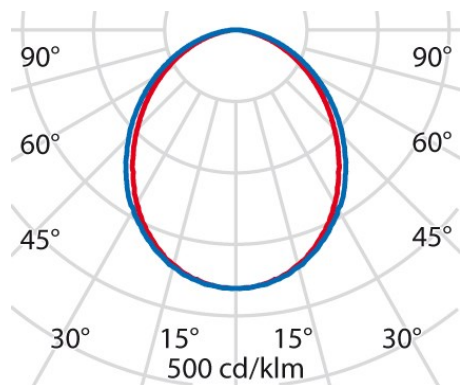

Photometric data

To maintain the regular updating of our products, PERFORMANCE IN LIGHTING reserves the right to make changes without prior notice. For the most up to date information we always recommend you read the latest version published on the website www.performanceinlighting.com. Delivered luminaire lumen outputs and power consumptions, including losses, are subject to a tolerance of +/- 7%, and unless otherwise stated the values apply to an ambient temperature of 25°C. Terms of warranty are available at <https://www.performanceinlighting.com/qr/company/led-warranty>