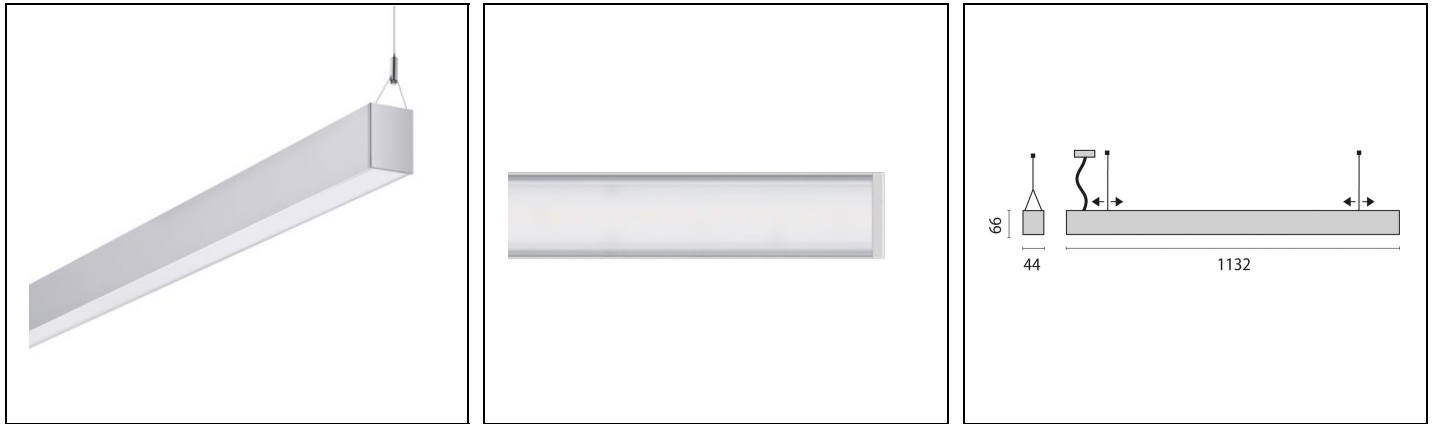

## Description

Suspended, LED luminaire for indoor, comprising:

- Extruded aluminium profile housing, anodised (EV1) or polyester powder coat, die-cast aluminium end caps, polyester powder coat
- Opal PMMA diffuser for optimal light distribution and uniformity
- Streamlined, simple design with flush end caps
- High-quality workmanship of profile connections for a perfect look
- Direct light distribution
- Through-wiring designed
- Simple and convenient lighting installation
- Interchangeable lighting inserts
- Colour tolerance according to MacAdam  $\leq 3$  SDCM
- Complete with steel suspension cable (1.5 m), transparent power cable and canopy
- Continuous mounted options and many other configurations are available at [www.light-performer.com](http://www.light-performer.com)

## General information

Lampholder:	LED	Light source:	LED
Lightsource lumen output [lm]:	1720	Luminaire lumen output [lm]:	1490
Luminaire wattage [W]:	10 W	Luminous efficacy [lm/W]:	149
CRI:	80	Colour temperature [K]:	4000
Colour / Finishing:	GR-EV1 / Anodised grey / Matt	IP degree of protection:	IP40
Impact resistance / impact energy:	IK05 0.7J xx3	Protection class:	I
Optic:	S/A - Symmetric direct	Beam angle:	2 x 48° / 51°
Net weight [kg]:	3.553	Overall length [mm]:	1132
Overall width [mm]:	44	Overall height [mm]:	66

## Mechanical features

Shape:	Rectangular	Housing material:	Aluminium
Diffuser material:	Opal plastic	Glow wire test [°C]:	650 °C