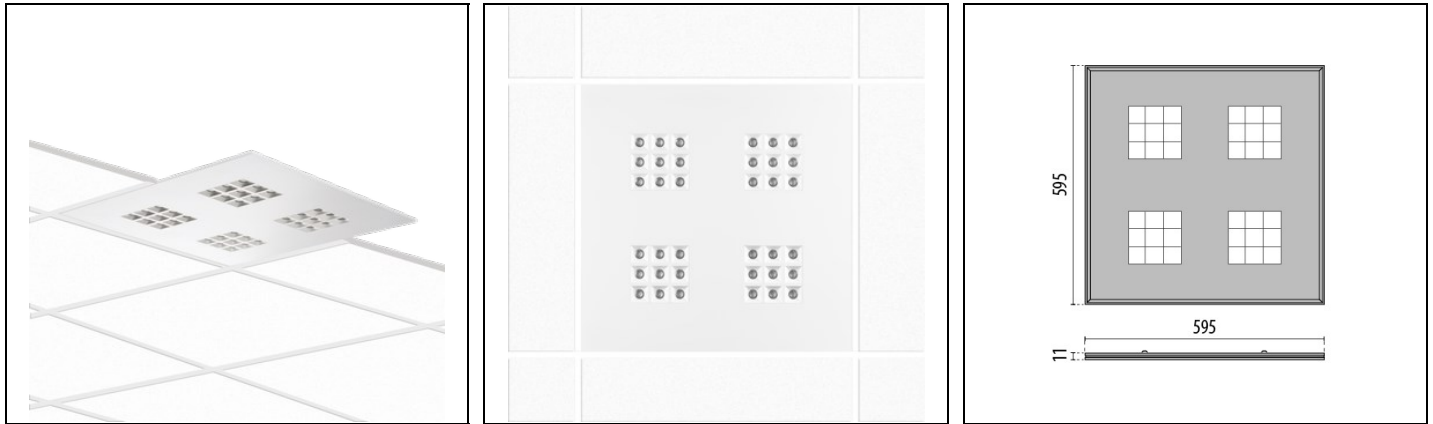

## Description

Ultra-flat LED luminaire, includes:

- Galvanized perforated sheet, powder-coated housing
- Optics made up of PMMA optics and white polycarbonate reflectors to optimise light distribution
- UGR<16
- Remote ON/OFF driver included
- Wieland connector GST18i3

## General information

Lampholder:	LED	Light source:	LED
Lightsource lumen output [lm]:	4680	Luminaire lumen output [lm]:	3383
Luminaire wattage [W]:	25 W	Luminous efficacy [lm/W]:	135
CRI:	80	Colour temperature [K]:	3000
Colour / Finishing:	WH-87 / White / Textured	IP degree of protection:	IP20
Impact resistance / impact energy:	IK05 0.7J xx3	Protection class:	II
Optic:	S/EW - Symmetric Extra-Wide	Net weight [kg]:	3.662
Overall length [mm]:	595	Overall width [mm]:	595
Overall height [mm]:	11		

## Mechanical features

Shape:	Square $\geq$ 300 mm	Housing material:	Painted steel
Diffuser material:	Transparent plastic	Glow wire test [°C]:	650 °C