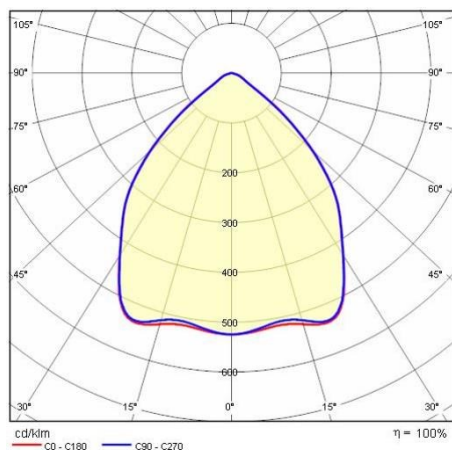

Photometric data