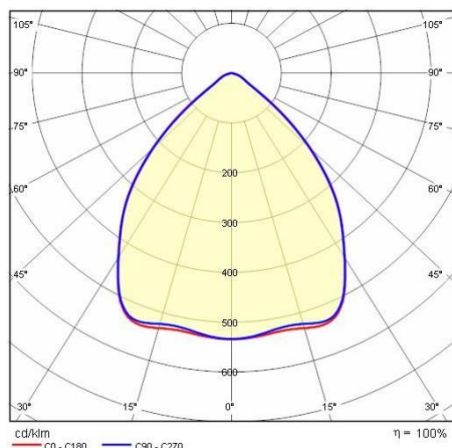

Photometric data