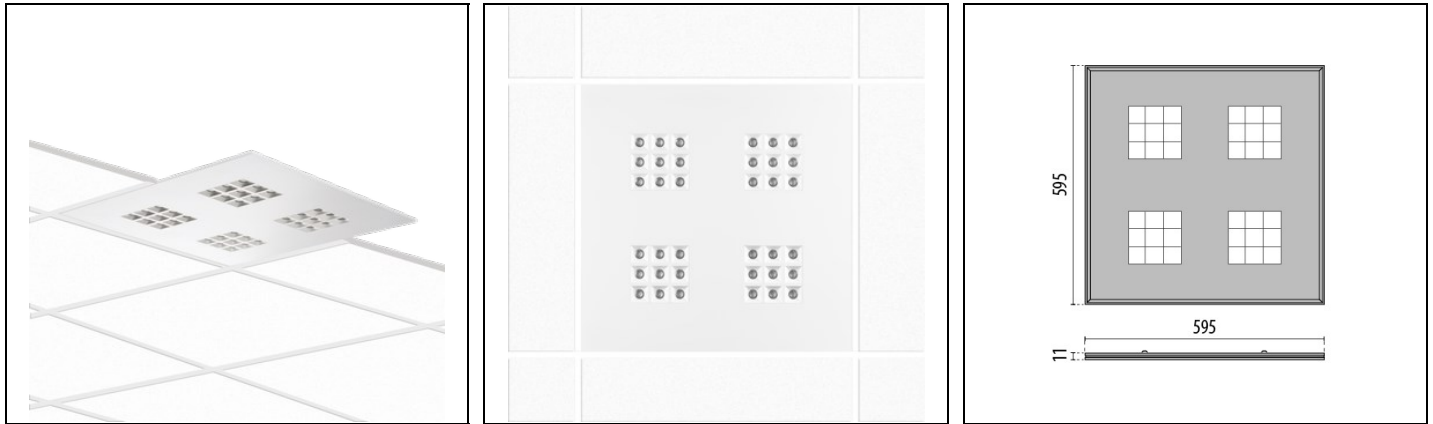

AMIGO 36 WIELAND

Part number 3110032

Description

Ultra-flat LED luminaire, includes:

- Galvanized perforated sheet, powder-coated housing
- Optics made up of PMMA optics and white polycarbonate reflectors to optimise light distribution
- UGR<16
- Remote ON/OFF driver included
- Wieland connector GST18i3

Product data

ETIM Group:	EG000027	ETIM Class:	EC001744
-------------	----------	-------------	----------

General information

Lampholder:	LED	Light source:	LED
Lightsource lumen output [lm]:	4392	Luminaire lumen output [lm]:	3091
Luminaire wattage [W]:	25 W	Luminous efficacy [lm/W]:	124
CRI:	90	Colour temperature [K]:	4000
Colour / Finishing:	WH-87 / White / Textured	IP degree of protection:	IP20
Impact resistance / impact energy:	IK05 0.7J xx3	Protection class:	II
Optic:	S/EW - Symmetric Extra-Wide	Net weight [kg]:	3.662
Overall length [mm]:	595	Overall width [mm]:	595
Overall height [mm]:	11		

Mechanical features

Shape:	Square \geq 300 mm	Housing material:	Painted steel
Diffuser material:	Transparent plastic	Glow wire test [°C]:	650 °C

Electrical features

Voltage type:	AC	Input voltage [V AC]:	220/240
Input frequency [Hz]:	50/60	Power factor / COS Φ :	>0.9
Inrush current [A/ μ s]:	8 / 40	C10 1.5 mm ² :	55
C16 2.5 mm ² :	85	B10 1.5 mm ² :	50
B16 2.5 mm ² :	80		

Installation

Application area:	Indoor lighting	Mounting type:	Ceiling recessed
Min. ambient temperature [°C]:	-20	Max. ambient temperature [°C]:	45

Light features

MacAdam:	3	Lumen maintenance:	L80B10@84000h
Distribution of light emission:	Direct	UGR max.:	14.9