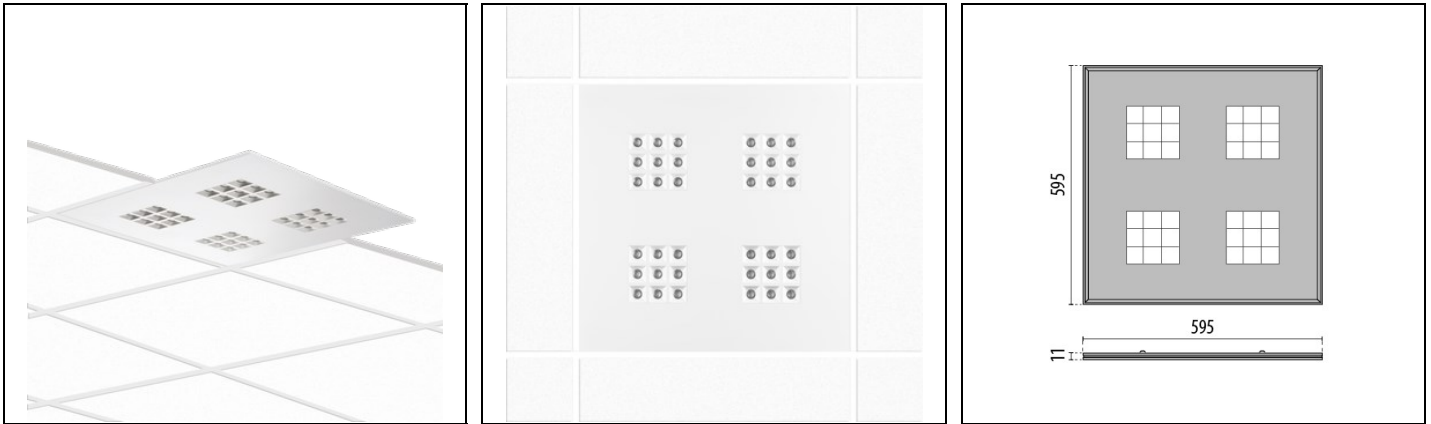

## Description

Ultra-flat LED luminaire, includes:

- Galvanized perforated sheet, powder-coated housing
- Optics made up of PMMA optics and white polycarbonate reflectors to optimise light distribution
- UGR<16
- Remote ON/OFF driver included
- Wieland connector GST18i3

## General information

Lampholder:	LED	Light source:	LED
Lightsource lumen output [lm]:	5110	Luminaire lumen output [lm]:	3604
Luminaire wattage [W]:	25 W	Luminous efficacy [lm/W]:	144
CRI:	80	Colour temperature [K]:	4000
Colour / Finishing:	WH-87 / White / Textured	IP degree of protection:	IP20
Impact resistance / impact energy:	IK05 0.7J xx3	Protection class:	II
Optic:	S/EW - Symmetric Extra-Wide	Net weight [kg]:	3.662
Overall length [mm]:	595	Overall width [mm]:	595
Overall height [mm]:	11		

## Mechanical features

Shape:	Square $\geq$ 300 mm	Housing material:	Painted steel
Diffuser material:	Transparent plastic	Glow wire test [°C]:	650 °C