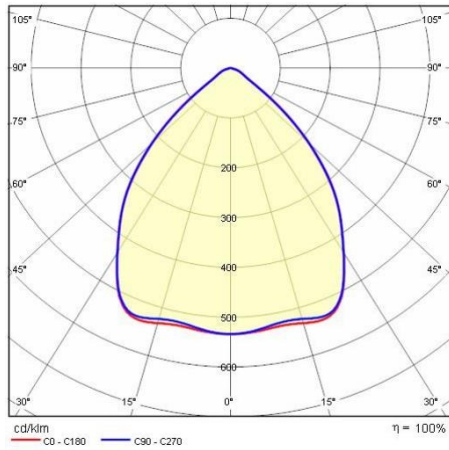

## General information

Lampholder:	LED	Light source:	LED
Lightsource lumen output [lm]:	5110	Luminaire lumen output [lm]:	3604
Luminaire wattage [W]:	25 W	Luminous efficacy [lm/W]:	144
CRI:	80	Colour temperature [K]:	4000
Colour / Finishing:	WH-87 / White / Textured	IP degree of protection:	IP20
Impact resistance / impact energy:	IK05 0.7J xx3	Protection class:	II
Optic:	S/EW - Symmetric Extra-Wide	Net weight [kg]:	3.662
Overall length [mm]:	595	Overall width [mm]:	595
Overall height [mm]:	11		

## Light features

MacAdam:	3	Lumen maintenance:	L80B10@84000h
Distribution of light emission:	Direct	UGR max.:	16.0

## Photometric data

---