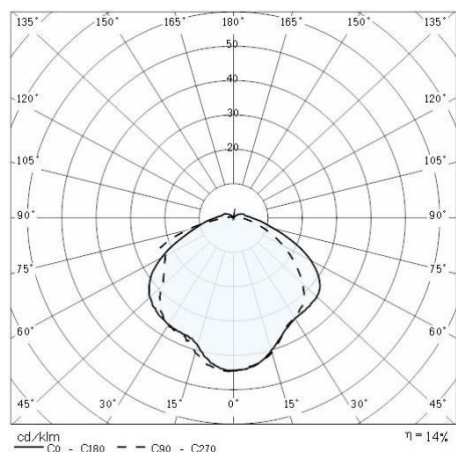

Photometric data