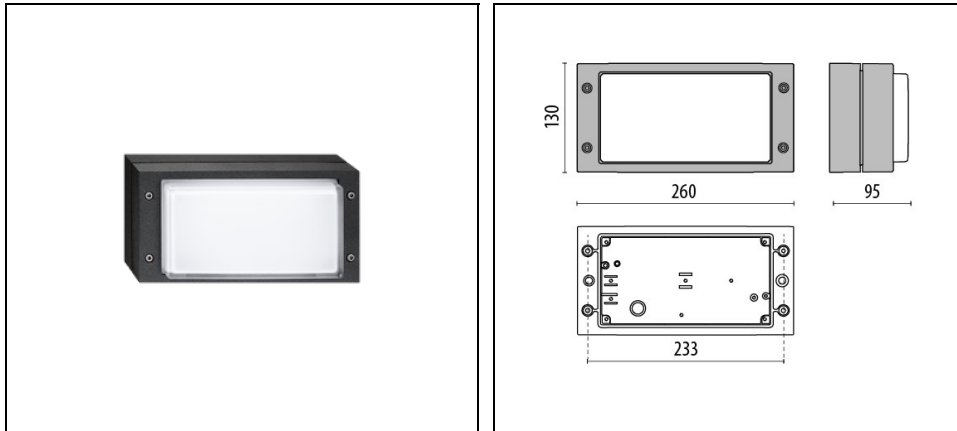

BLIZ RING

Part number 700193

Description

Wall and ceiling mounted luminaire for indoor and outdoor, comprising:

- Die-cast aluminium housing and trim, polyester powder coat finish ISO 9227/12944 - ISO 9223 (C5)
- Glass diffuser
- EPDM sealing gasket
- Stainless steel locking hardware

Product data

ETIM Group:	EG000027	ETIM Class:	EC002892
-------------	----------	-------------	----------

General information

Lampholder:	E27	Light source:	Incandescent lamps
Luminaire wattage [W]:	1x60 W	Colour / Finishing:	AN-g6 / Anthracite gray / Textured
IP degree of protection:	IP65	Impact resistance / impact energy:	IK07 2J xx5
Protection class:	I	Optic:	S/EW - Symmetric Extra-Wide
Net weight [kg]:	1.634	Overall length [mm]:	260
Overall width [mm]:	95	Overall height [mm]:	130

Mechanical features

Shape:	Rectangular	Housing material:	Aluminium
Diffuser material:	Glass		

Installation

Application area:	Outdoor lighting	Mounting type:	Bulkhead
Min. ambient temperature [°C]:	-30	Max. ambient temperature [°C]:	40