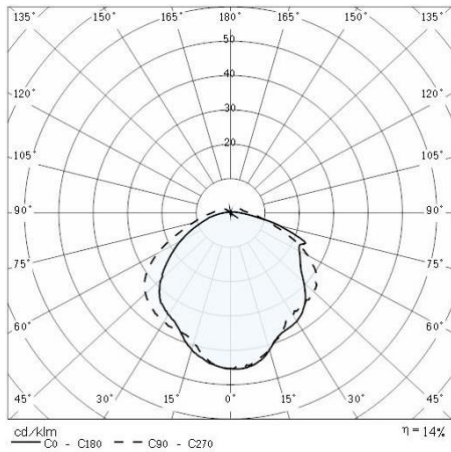

Photometric data