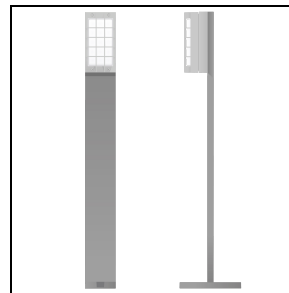

Product data

ETIM Group:	EG000027	ETIM Class:	EC002892
-------------	----------	-------------	----------

General information

Lampholder:	E27	Light source:	Incandescent lamps
Luminaire wattage [W]:	1x60 W	Colour / Finishing:	GR-94 / Metallic grey / Textured
IP degree of protection:	IP65	Impact resistance / impact energy:	IK07 2J xx5
Protection class:	I	Optic:	S/EW - Symmetric Extra-Wide
Net weight [kg]:	1.764	Overall length [mm]:	260
Overall width [mm]:	105	Overall height [mm]:	130

Mechanical features

Shape:	Rectangular	Housing material:	Aluminium
Diffuser material:	Glass		

Installation

Application area:	Outdoor lighting	Mounting type:	Bulkhead
Min. ambient temperature [°C]:	-30	Max. ambient temperature [°C]:	40

Photometric data

Optional accessories

BLIZ

315027

Post Bliz 530 mm

■ GR-20 / Metallic grey

315025

Post Bliz 1030 mm