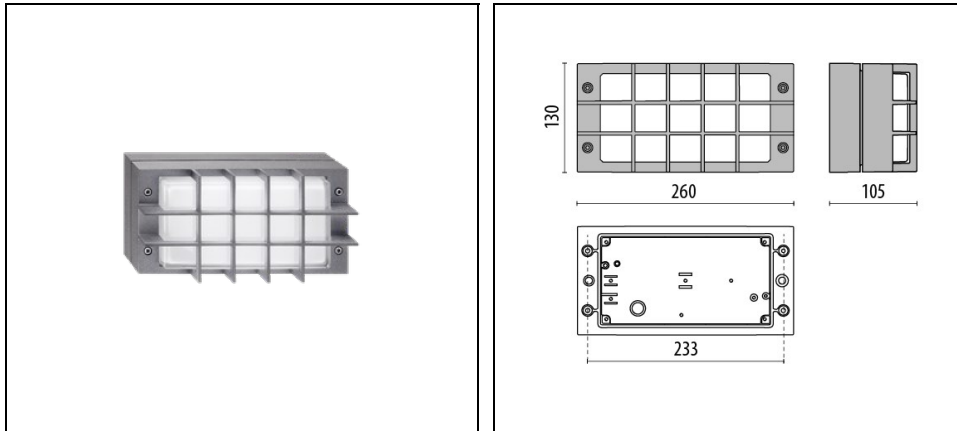

BLIZ GUARD

Part number 700195

Description

- Aluminium housing and guard (/G), polyester powder coat finish ISO 9227/12944 - ISO 9223 (C5)
- Glass diffuser
- EPDM sealing gasket
- Stainless steel locking hardware

Product data

ETIM Group:	EG000027	ETIM Class:	EC002892
-------------	----------	-------------	----------

General information

Lampholder:	E27	Light source:	Incandescent lamps
Luminaire wattage [W]:	1x60 W	Colour / Finishing:	GR-94 / Metallic grey / Textured
IP degree of protection:	IP65	Impact resistance / impact energy:	IK07 2J xx5
Protection class:	I	Optic:	S/EW - Symmetric Extra-Wide
Net weight [kg]:	1.764	Overall length [mm]:	260
Overall width [mm]:	105	Overall height [mm]:	130

Mechanical features

Shape:	Rectangular	Housing material:	Aluminium
Diffuser material:	Glass		

Installation

Application area:	Outdoor lighting	Mounting type:	Bulkhead
Min. ambient temperature [°C]:	-30	Max. ambient temperature [°C]:	40