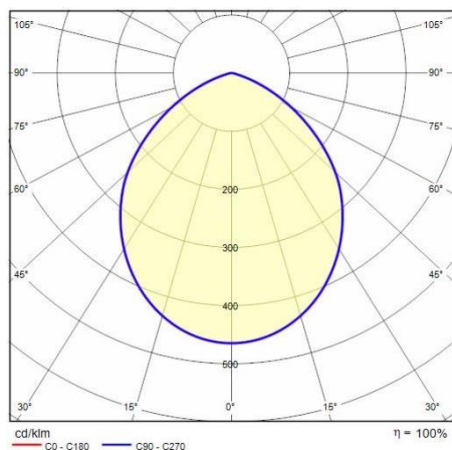

Photometric data

To maintain the regular updating of our products, PERFORMANCE IN LIGHTING reserves the right to make changes without prior notice. For the most up to date information we always recommend you read the latest version published on the website www.performanceinlighting.com. Delivered luminaire lumen outputs and power consumptions, including losses, are subject to a tolerance of +/- 7%, and unless otherwise stated the values apply to an ambient temperature of 25°C. Terms of warranty are available at <https://www.performanceinlighting.com/qr/company/led-warranty>