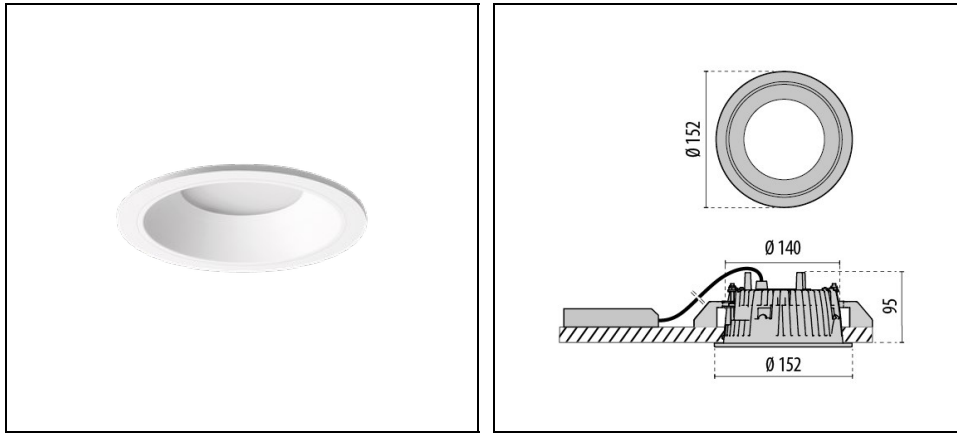

# DLSB150 LED OPAL COVER - 95 MM

Part number 815711264001

## Description

Recessed, modular, round LED downlight for indoor, comprising:

- Multi-purpose die-cast aluminium housing combines all functions: heat-sinking, ceiling trim, ceiling brackets and gear tray connection
- Light-tight housing (prevents light distribution in the suspended ceiling)
- Suitable for ceiling tile thickness from 1-25 mm
- Recessed frosted diffuser for optimal light distribution and high homogeneity
- White modular reflector, ABS injection-moulded with light-tight connection of LED board
- Excellent heat dissipation through die-cast aluminium heat sink with Fast™ (Flexible Air Stream) Technology
- Colour tolerance according to MacAdam  $\leq 3$  SDCM
- Built-in driver
- DALI dimmable

## General information

Lampholder:	LED	Light source:	LED
Lightsource lumen output [lm]:	1760	Luminaire lumen output [lm]:	1344
Luminaire wattage [W]:	13 W	Luminous efficacy [lm/W]:	103
CRI:	80	Colour temperature [K]:	4000
Colour / Finishing:	WH-RAL9016 / White RAL9016 / Textured	IP degree of protection:	IP20
IP above/below ceiling:	IP20/IP44	Impact resistance / impact energy:	IK04 0.5J xx3
Protection class:	I	Optic:	C/EW - Circular Extra-Wide
Beam angle:	2x47°	Net weight [kg]:	0.879
Overall diameter [mm]:	152	Overall height [mm]:	95
Cut-out diameter [mm]:	Ø 140	Minimum installation depth [mm]:	95

## Mechanical features

Shape:	Round ≤ 150 mm	Housing material:	Aluminium
Diffuser material:	Plastic	Glow wire test [°C]:	650 °C