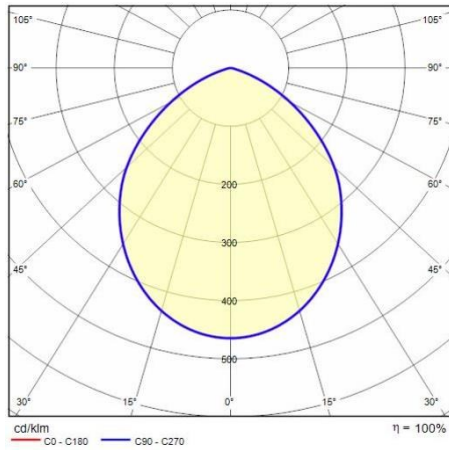

Photometric data

To maintain the regular updating of our products, PERFORMANCE IN LIGHTING reserves the right to make changes without prior notice. For the most up to date information we always recommend you read the latest version published on the website www.performanceinlighting.com. Delivered luminaire lumen outputs and power consumptions, including losses, are subject to a tolerance of +/- 7%, and unless otherwise stated the values apply to an ambient temperature of 25°C. Terms of warranty are available at <https://www.performanceinlighting.com/qr/company/led-warranty>