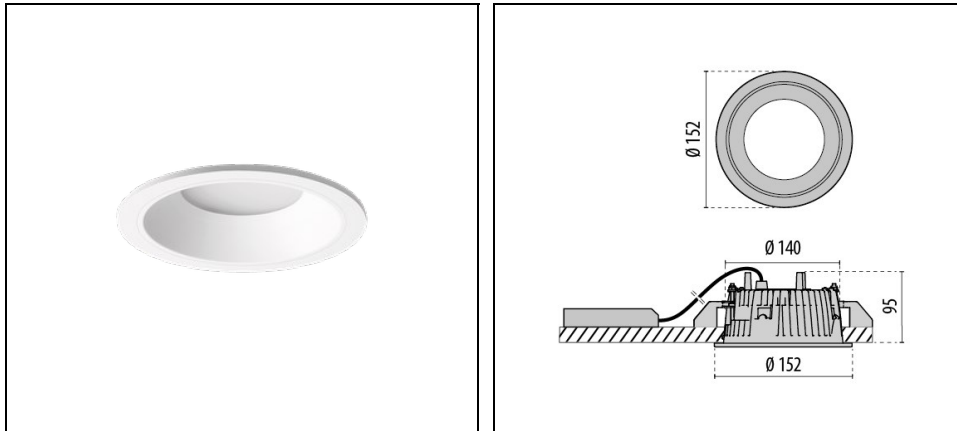

# DLSB150 LED OPAL COVER - 95 MM

Part number 815711864001

## Description

Recessed, modular, round LED downlight for indoor, comprising:

- Multi-purpose die-cast aluminium housing combines all functions: heat-sinking, ceiling trim, ceiling brackets and gear tray connection
- Light-tight housing (prevents light distribution in the suspended ceiling)
- Suitable for ceiling tile thickness from 1-25 mm
- Recessed frosted diffuser for optimal light distribution and high homogeneity
- White modular reflector, ABS injection-moulded with light-tight connection of LED board
- Excellent heat dissipation through die-cast aluminium heat sink with Fast™ (Flexible Air Stream) Technology
- Colour tolerance according to MacAdam  $\leq 3$  SDCM
- Built-in driver
- DALI dimmable

## General information

Lampholder:	LED	Light source:	LED
Lightsource lumen output [lm]:	2510	Luminaire lumen output [lm]:	1700
Luminaire wattage [W]:	18,5 W	Luminous efficacy [lm/W]:	92
CRI:	80	Colour temperature [K]:	4000
Colour / Finishing:	WH-RAL9016 / White RAL9016 / Textured	IP degree of protection:	IP20
IP above/below ceiling:	IP20/IP44	Impact resistance / impact energy:	IK04 0.5J xx3
Protection class:	I	Optic:	C/EW - Circular Extra-Wide
Beam angle:	2x47°	Net weight [kg]:	1.027
Overall diameter [mm]:	152	Overall height [mm]:	95
Cut-out diameter [mm]:	Ø 140	Minimum installation depth [mm]:	95

## Mechanical features

Shape:	Round ≤ 150 mm	Housing material:	Aluminium
Diffuser material:	Plastic	Glow wire test [°C]:	650 °C