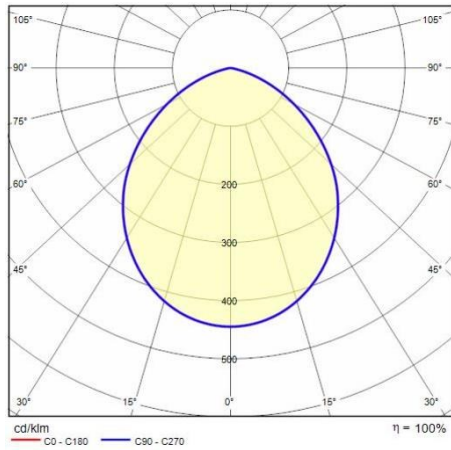

Photometric data

To maintain the regular updating of our products, PERFORMANCE IN LIGHTING reserves the right to make changes without prior notice. For the most up to date information we always recommend you read the latest version published on the website www.performanceinlighting.com. Delivered luminaire lumen outputs and power consumptions, including losses, are subject to a tolerance of +/- 7%, and unless otherwise stated the values apply to an ambient temperature of 25°C. Terms of warranty are available at <https://www.performanceinlighting.com/qr/company/led-warranty>