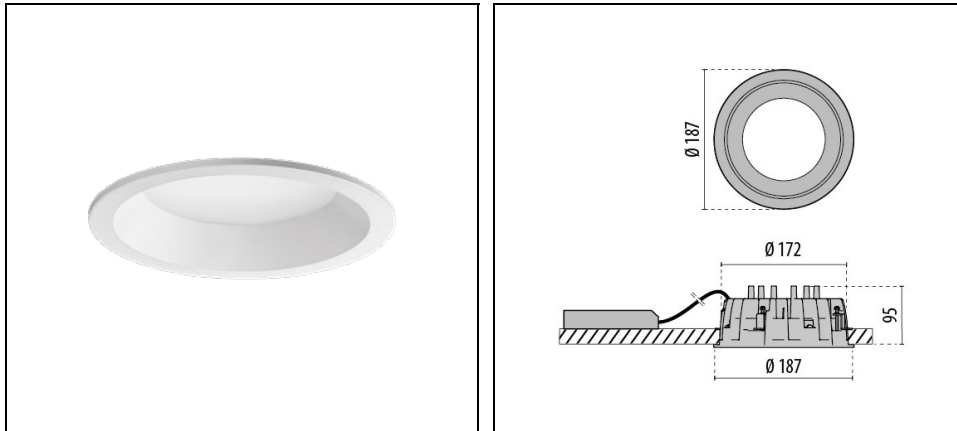

# DLSB185 LED OPAL COVER - 95 MM

Part number 818712464001

## Description

Recessed, modular, round LED downlight for indoor, comprising:

- Multi-purpose die-cast aluminium housing combines all functions: heat-sinking, ceiling trim, ceiling brackets and gear tray connection
- Light-tight housing (prevents light distribution in the suspended ceiling)
- Suitable for ceiling tile thickness from 1-25 mm
- Recessed frosted diffuser for optimal light distribution and high homogeneity
- White modular reflector, ABS injection-moulded with light-tight connection of LED board
- Excellent heat dissipation through die-cast aluminium heat sink with Fast™ (Flexible Air Stream) Technology
- Colour tolerance according to MacAdam  $\leq 3$  SDCM
- Built-in driver
- DALI dimmable

## General information

Lampholder:	LED	Light source:	LED
Lightsource lumen output [lm]:	3822	Luminaire lumen output [lm]:	2985
Luminaire wattage [W]:	25 W	Luminous efficacy [lm/W]:	119
CRI:	80	Colour temperature [K]:	4000
Colour / Finishing:	WH-RAL9016 / White RAL9016 / Textured	IP degree of protection:	IP20
IP above/below ceiling:	IP20/IP44	Impact resistance / impact energy:	IK06 1J xx3
Protection class:	I	Optic:	C/EW - Circular Extra-Wide
Beam angle:	2 x 46°	Net weight [kg]:	1.088
Overall diameter [mm]:	187	Overall height [mm]:	95
Cut-out diameter [mm]:	Ø 172	Minimum installation depth [mm]:	95

## Mechanical features

Shape:	Round $150 \leq x \leq 300$ mm	Housing material:	Aluminium
Diffuser material:	Plastic	Glow wire test [°C]:	650 °C