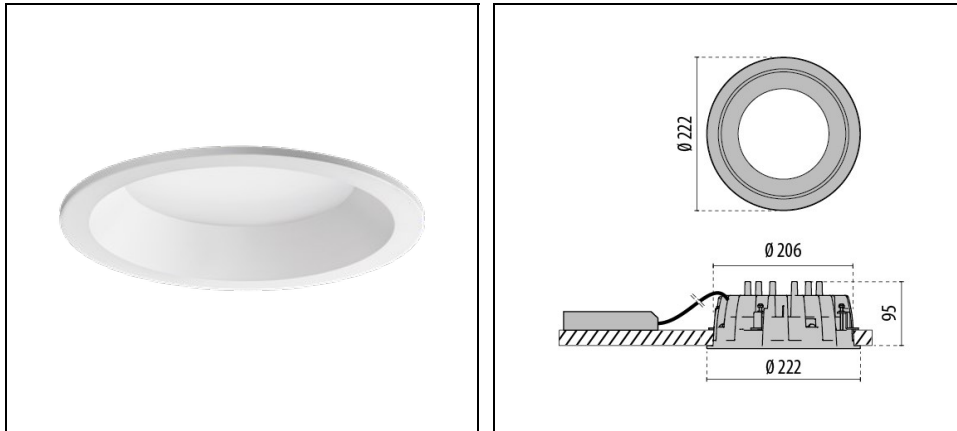

# DLSB220 LED OPAL COVER - 95 MM

Part number 822721263001

## Description

Recessed, modular, round LED downlight for indoor, comprising:

- Multi-purpose die-cast aluminium housing combines all functions: heat-sinking, ceiling trim, ceiling brackets and gear tray connection
- Light-tight housing (prevents light distribution in the suspended ceiling)
- Suitable for ceiling tile thickness from 1-25 mm
- Recessed frosted diffuser for optimal light distribution and high homogeneity
- White modular reflector, ABS injection-moulded with light-tight connection of LED board
- Excellent heat dissipation through die-cast aluminium heat sink with Fast™ (Flexible Air Stream) Technology
- Colour tolerance according to MacAdam  $\leq 3$  SDCM
- Built-in driver
- DALI dimmable

## General information

Lampholder:	LED	Light source:	LED
Lightsource lumen output [lm]:	4000	Luminaire lumen output [lm]:	3019
Luminaire wattage [W]:	26 W	Luminous efficacy [lm/W]:	116
CRI:	80	Colour temperature [K]:	3000
Colour / Finishing:	WH-RAL9016 / White RAL9016 / Textured	IP degree of protection:	IP20
IP above/below ceiling:	IP20/IP44	Impact resistance / impact energy:	IK06 1J xx3
Protection class:	I	Optic:	C/EW - Circular Extra-Wide
Beam angle:	2x47°	Net weight [kg]:	1.54
Overall diameter [mm]:	222	Overall height [mm]:	95
Cut-out diameter [mm]:	Ø 206	Minimum installation depth [mm]:	95

## Mechanical features

Shape:	Round $150 \leq x \leq 300$ mm	Housing material:	Aluminium
Diffuser material:	Plastic	Glow wire test [°C]:	650 °C