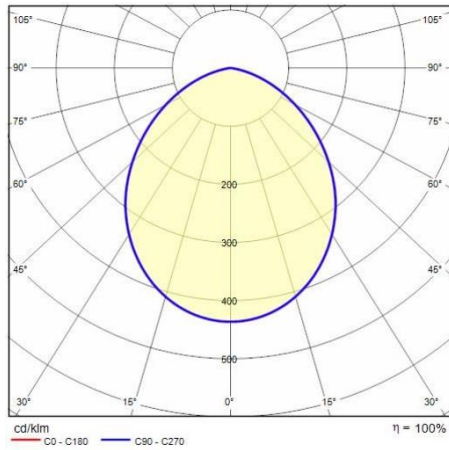

Photometric data

To maintain the regular updating of our products, PERFORMANCE IN LIGHTING reserves the right to make changes without prior notice. For the most up to date information we always recommend you read the latest version published on the website www.performanceinlighting.com. Delivered luminaire lumen outputs and power consumptions, including losses, are subject to a tolerance of +/- 7%, and unless otherwise stated the values apply to an ambient temperature of 25°C. Terms of warranty are available at <https://www.performanceinlighting.com/qr/company/led-warranty>