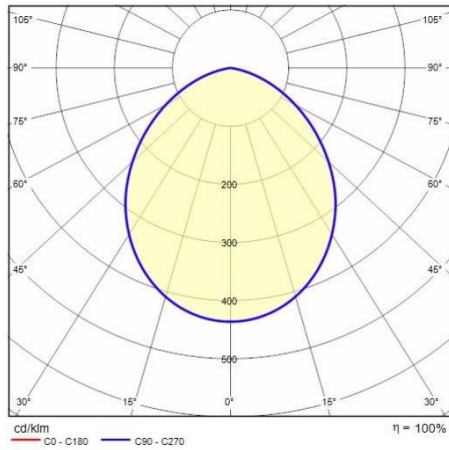

Photometric data

To maintain the regular updating of our products, PERFORMANCE IN LIGHTING reserves the right to make changes without prior notice. For the most up to date information we always recommend you read the latest version published on the website www.performanceinlighting.com. Delivered luminaire lumen outputs and power consumptions, including losses, are subject to a tolerance of +/- 7%, and unless otherwise stated the values apply to an ambient temperature of 25°C. Terms of warranty are available at <https://www.performanceinlighting.com/qr/company/led-warranty>