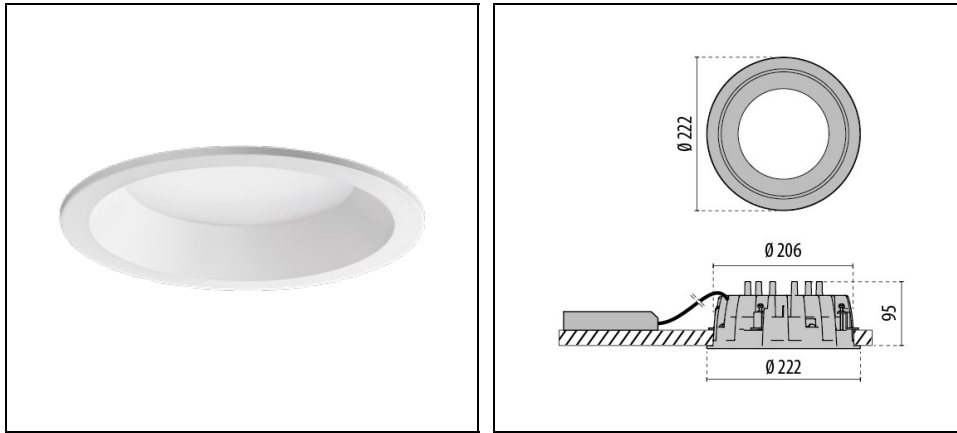

# DLSB220 LED OPAL COVER - 95 MM

Part number 822721763001

## Description

Recessed, modular, round LED downlight for indoor, comprising:

- Multi-purpose die-cast aluminium housing combines all functions: heat-sinking, ceiling trim, ceiling brackets and gear tray connection
- Light-tight housing (prevents light distribution in the suspended ceiling)
- Suitable for ceiling tile thickness from 1-25 mm
- Recessed frosted diffuser for optimal light distribution and high homogeneity
- White modular reflector, ABS injection-moulded with light-tight connection of LED board
- Excellent heat dissipation through die-cast aluminium heat sink with Fast™ (Flexible Air Stream) Technology
- Colour tolerance according to MacAdam  $\leq 3$  SDCM
- Built-in driver
- DALI dimmable

## General information

Lampholder:	LED	Light source:	LED
Lightsource lumen output [lm]:	5520	Luminaire lumen output [lm]:	4098
Luminaire wattage [W]:	34.5 W	Luminous efficacy [lm/W]:	119
CRI:	80	Colour temperature [K]:	3000
Colour / Finishing:	WH-RAL9016 / White RAL9016 / Textured	IP degree of protection:	IP20
IP above/below ceiling:	IP20/IP44	Impact resistance / impact energy:	IK06 1J xx3
Protection class:	I	Optic:	C/EW - Circular Extra-Wide
Beam angle:	2x47°	Net weight [kg]:	1.629
Overall diameter [mm]:	222	Overall height [mm]:	95
Cut-out diameter [mm]:	Ø 206	Minimum installation depth [mm]:	95

## Mechanical features

Shape:	Round $150 \leq x \leq 300$ mm	Housing material:	Aluminium
Diffuser material:	Plastic	Glow wire test [°C]:	650 °C