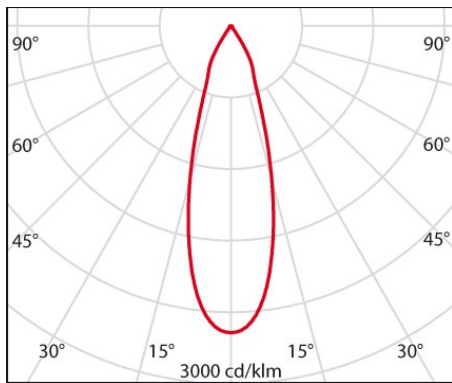

Photometric data