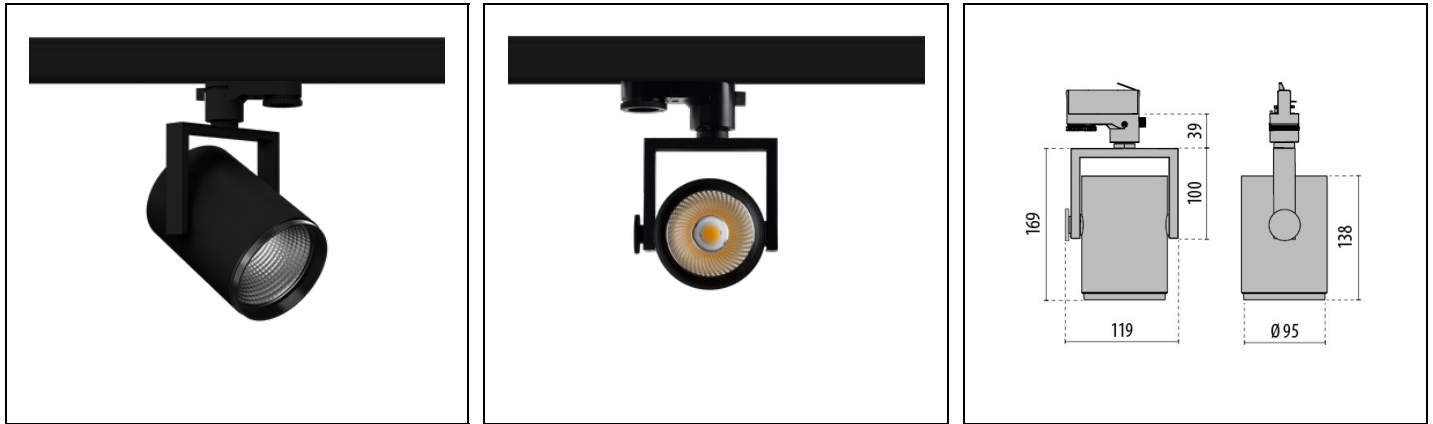

AS425 LED MEDIUM REFLECTOR

Part number 8425463173380

Description

LED track light for indoor, comprising:

- Extruded aluminium profile and die-cast aluminium spotlight housing, powder-coated
- Tilting and turning spotlight head
- High-brilliance spherical faceted reflector for maximum performance and neutral colour rendering index
- Bayonet-closure ring for a toolless replacement of the reflector and the louvre
- Reflector in Medium design
- Colour tolerance according to MacAdam ≤ 3 SDCM
- Universal tri-phase adaptor included
- Built-in driver
- Quick and toolless installation
- Clear safety glass
- The luminaire is suitable for installation on standard tracks such as EUROSTANDARD PLUS®

Product data

ETIM Group:	EG000027	ETIM Class:	EC001744
-------------	----------	-------------	----------

General information

Lampholder:	LED	Light source:	LED
Lightsource lumen output [lm]:	2580	Luminaire lumen output [lm]:	2160
Luminaire wattage [W]:	20 W	Luminous efficacy [lm/W]:	108
CRI:	80	Colour temperature [K]:	3000
Colour / Finishing:	BK-RAL9005 / Black RAL9005 / Textured	IP degree of protection:	IP20
Impact resistance / impact energy:	IK02 0.2J xx0	Protection class:	I
Optic:	C/M - Circular Medium	Beam angle:	2 x 15°
Net weight [kg]:	0.986	Overall diameter [mm]:	95
Overall length [mm]:	119	Overall width [mm]:	95
Overall height [mm]:	208		

Mechanical features

Shape:	Round ≤ 150 mm	Housing material:	Aluminium
Diffuser material:	Transparent glass	Glow wire test [°C]:	650 °C

Electrical features

Voltage type:	AC	Input voltage [V AC]:	220/240
Input frequency [Hz]:	50/60	Power factor / COS Φ:	>0.9
C10 1.5 mm ² :	28	C16 2.5 mm ² :	46
B10 1.5 mm ² :	28	B16 2.5 mm ² :	46
EEL:	A2		