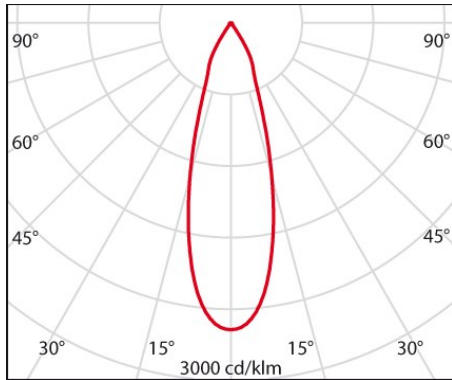

Photometric data