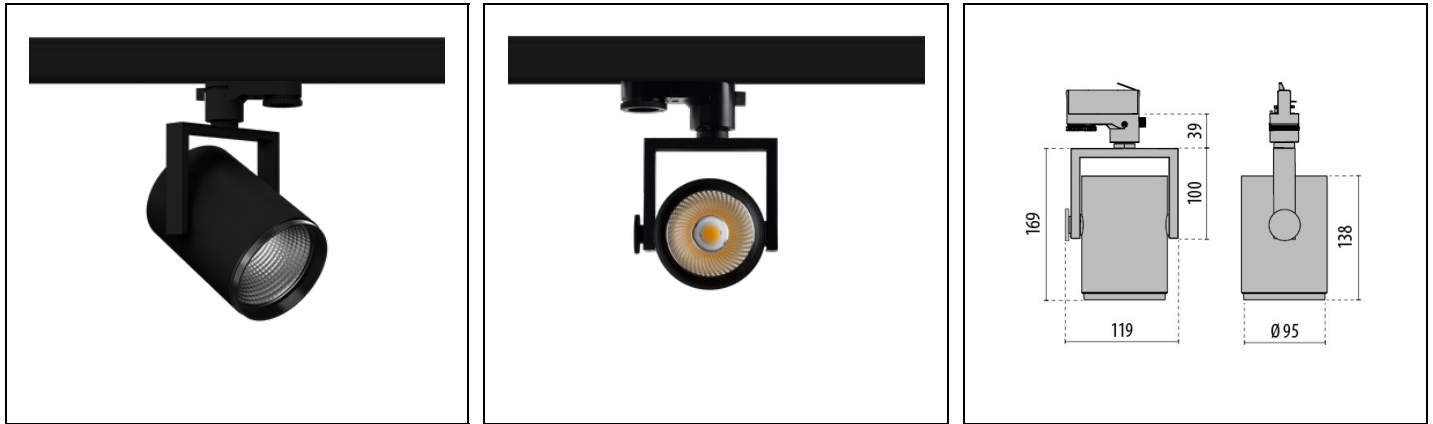

AS425 LED MEDIUM REFLECTOR

Part number 8425463173480

Description

LED track light for indoor, comprising:

- Extruded aluminium profile and die-cast aluminium spotlight housing, powder-coated
- Tilting and turning spotlight head
- High-brilliance spherical faceted reflector for maximum performance and neutral colour rendering index
- Bayonet-closure ring for a toolless replacement of the reflector and the louvre
- Reflector in Medium design
- Colour tolerance according to MacAdam ≤ 3 SDCM
- Universal tri-phase adaptor included
- Built-in driver
- Quick and toolless installation
- Clear safety glass
- The luminaire is suitable for installation on standard tracks such as EUROSTANDARD PLUS®

Product data

ETIM Group:	EG000027	ETIM Class:	EC001744
-------------	----------	-------------	----------

General information

Lampholder:	LED	Light source:	LED
Lightsource lumen output [lm]:	2890	Luminaire lumen output [lm]:	2250
Luminaire wattage [W]:	20 W	Luminous efficacy [lm/W]:	113
CRI:	80	Colour temperature [K]:	4000
Colour / Finishing:	BK-RAL9005 / Black RAL9005 / Textured	IP degree of protection:	IP20
Impact resistance / impact energy:	IK02 0.2J xx0	Protection class:	I
Optic:	C/M - Circular Medium	Beam angle:	2 x 15°
Net weight [kg]:	0.986	Overall diameter [mm]:	95
Overall length [mm]:	119	Overall width [mm]:	95
Overall height [mm]:	208		

Mechanical features

Shape:	Round ≤ 150 mm	Housing material:	Aluminium
Diffuser material:	Transparent glass	Glow wire test [°C]:	650 °C

Electrical features

Voltage type:	AC	Input voltage [V AC]:	220/240
Input frequency [Hz]:	50/60	Power factor / COS Φ:	>0.9
C10 1.5 mm ² :	28	C16 2.5 mm ² :	46
B10 1.5 mm ² :	28	B16 2.5 mm ² :	46
EEL:	A2		