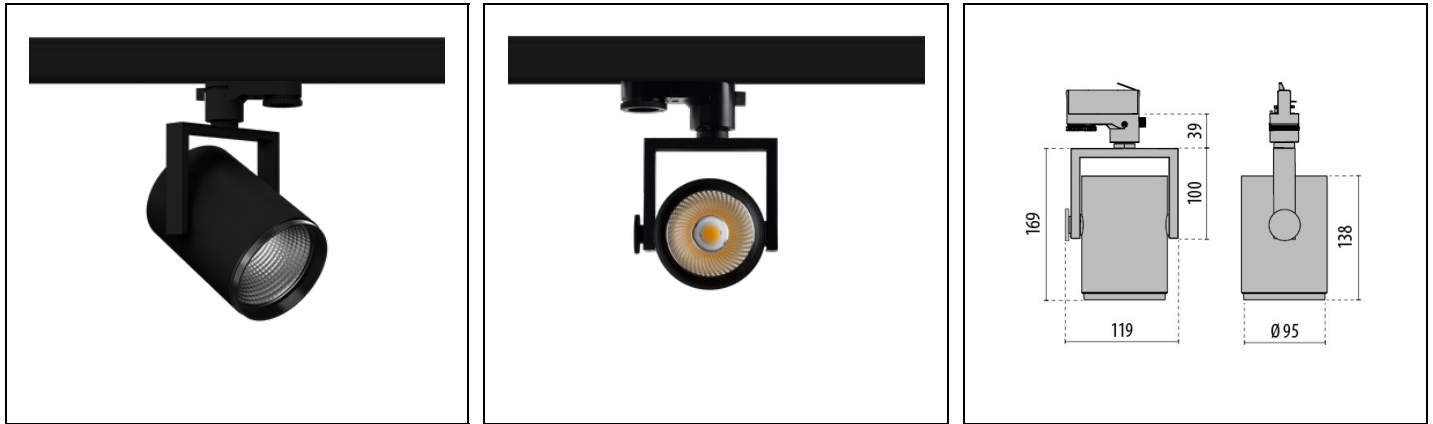

AS425 LED WIDE FLOOD REFLECTOR

Part number 8425483173380

Description

LED track light for indoor, comprising:

- Extruded aluminium profile and die-cast aluminium spotlight housing, powder-coated
- Tilting and turning spotlight head
- High-brilliance spherical faceted reflector for maximum performance and neutral colour rendering index
- Bayonet-closure ring for a toolless replacement of the reflector and the louvre
- Reflector in Wide Flood design
- Colour tolerance according to MacAdam ≤ 3 SDCM
- Universal tri-phase adaptor included
- Built-in driver
- Quick and toolless installation
- Clear safety glass
- The luminaire is suitable for installation on standard tracks such as EUROSTANDARD PLUS®

Product data

ETIM Group:	EG000027	ETIM Class:	EC001744
-------------	----------	-------------	----------

General information

Lampholder:	LED	Light source:	LED
Lightsource lumen output [lm]:	2580	Luminaire lumen output [lm]:	2180
Luminaire wattage [W]:	20 W	Luminous efficacy [lm/W]:	109
CRI:	80	Colour temperature [K]:	3000
Colour / Finishing:	BK-RAL9005 / Black RAL9005 / Textured	IP degree of protection:	IP20
Impact resistance / impact energy:	IK02 0.2J xx0	Protection class:	I
Optic:	C/MW - Circular Medium-Wide	Beam angle:	2 x 33°
Net weight [kg]:	0.984	Overall diameter [mm]:	95
Overall length [mm]:	119	Overall width [mm]:	95
Overall height [mm]:	208		

Mechanical features

Shape:	Round ≤ 150 mm	Housing material:	Aluminium
Diffuser material:	Transparent glass	Glow wire test [°C]:	650 °C

Electrical features

Voltage type:	AC	Input voltage [V AC]:	220/240
Input frequency [Hz]:	50/60	Power factor / COS Φ:	>0.9
C10 1.5 mm ² :	28	C16 2.5 mm ² :	46
B10 1.5 mm ² :	28	B16 2.5 mm ² :	46
EEL:	A2		