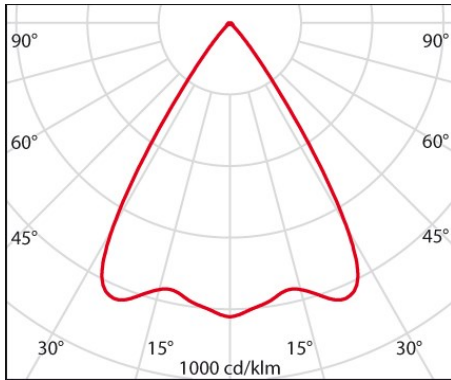

Photometric data