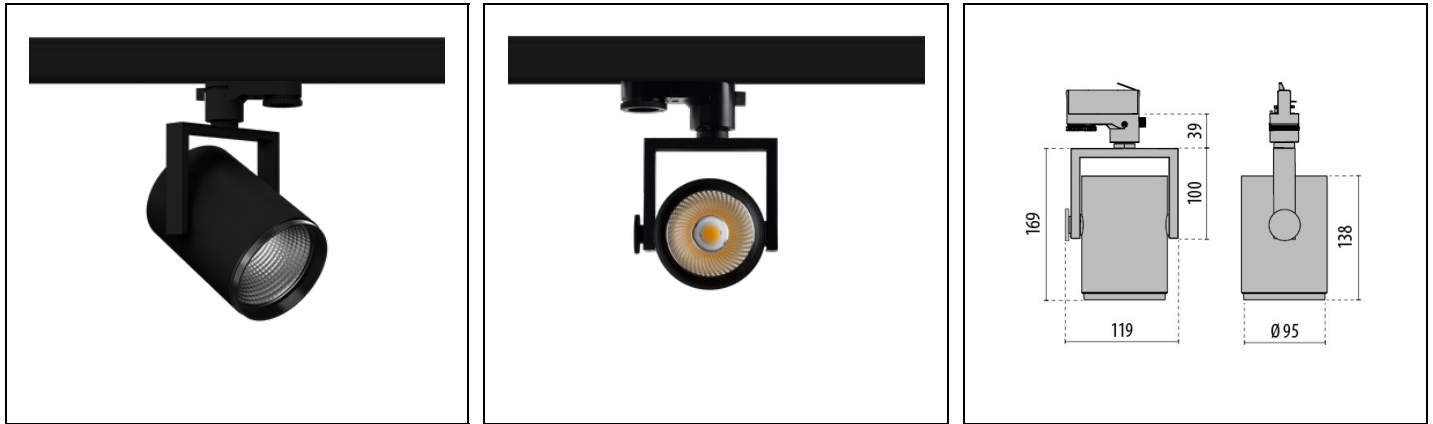

AS425 LED WIDE FLOOD REFLECTOR

Part number 8425483173480

Description

LED track light for indoor, comprising:

- Extruded aluminium profile and die-cast aluminium spotlight housing, powder-coated
- Tilting and turning spotlight head
- High-brilliance spherical faceted reflector for maximum performance and neutral colour rendering index
- Bayonet-closure ring for a toolless replacement of the reflector and the louvre
- Reflector in Wide Flood design
- Colour tolerance according to MacAdam ≤ 3 SDCM
- Universal tri-phase adaptor included
- Built-in driver
- Quick and toolless installation
- Clear safety glass
- The luminaire is suitable for installation on standard tracks such as EUROSTANDARD PLUS®

Product data

ETIM Group:	EG000027	ETIM Class:	EC001744
-------------	----------	-------------	----------

General information

Lampholder:	LED	Light source:	LED
Lightsource lumen output [lm]:	2890	Luminaire lumen output [lm]:	2280
Luminaire wattage [W]:	20 W	Luminous efficacy [lm/W]:	114
CRI:	80	Colour temperature [K]:	4000
Colour / Finishing:	BK-RAL9005 / Black RAL9005 / Textured	IP degree of protection:	IP20
Impact resistance / impact energy:	IK02 0.2J xx0	Protection class:	I
Optic:	C/MW - Circular Medium-Wide	Beam angle:	2 x 33°
Net weight [kg]:	0.984	Overall diameter [mm]:	95
Overall length [mm]:	119	Overall width [mm]:	95
Overall height [mm]:	208		

Mechanical features

Shape:	Round ≤ 150 mm	Housing material:	Aluminium
Diffuser material:	Transparent glass	Glow wire test [°C]:	650 °C

Electrical features

Voltage type:	AC	Input voltage [V AC]:	220/240
Input frequency [Hz]:	50/60	Power factor / COS Φ:	>0.9
C10 1.5 mm ² :	28	C16 2.5 mm ² :	46
B10 1.5 mm ² :	28	B16 2.5 mm ² :	46
EEL:	A2		