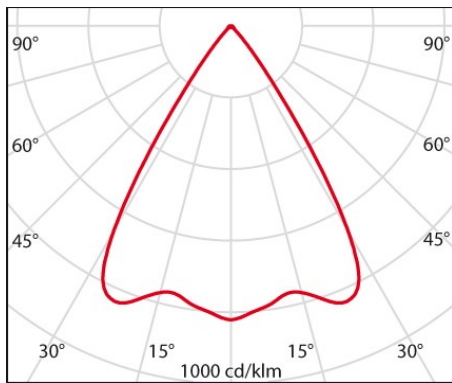

Photometric data