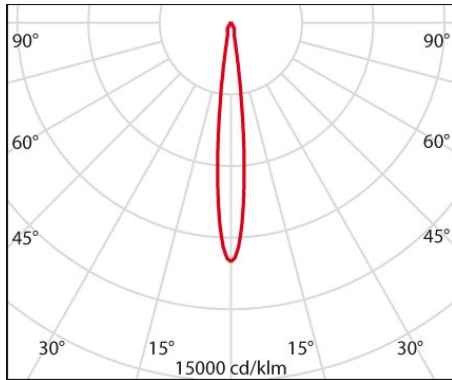

Photometric data