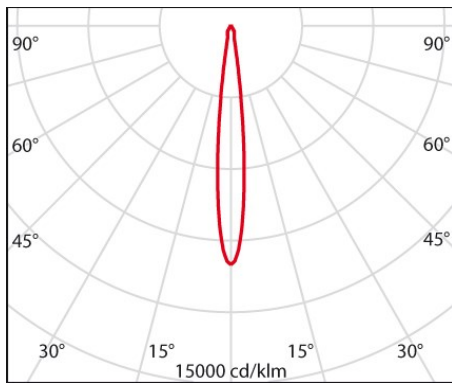

Photometric data