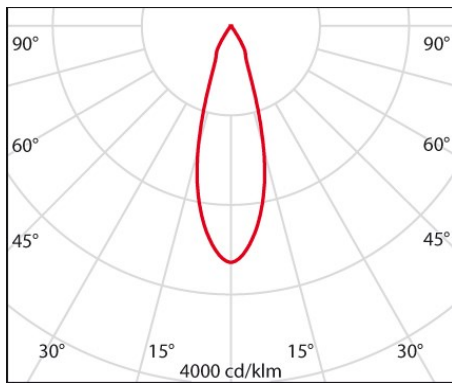

Photometric data