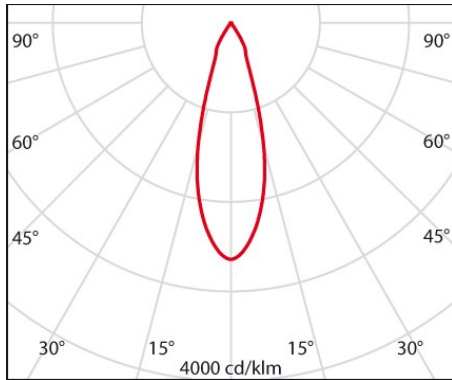

Photometric data