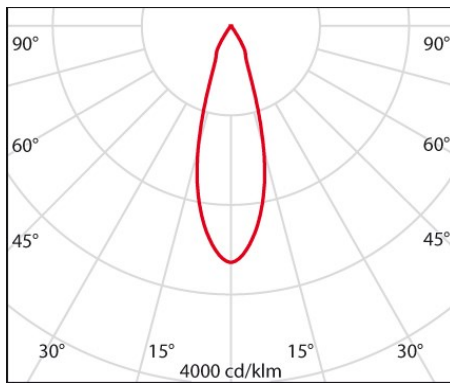

Photometric data