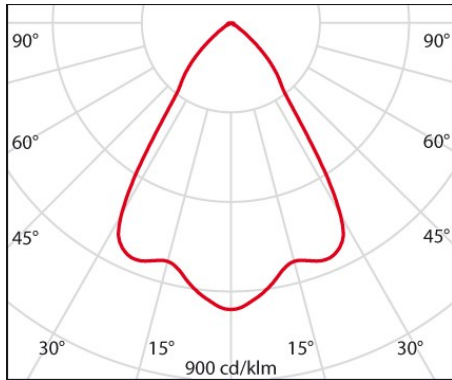

Photometric data